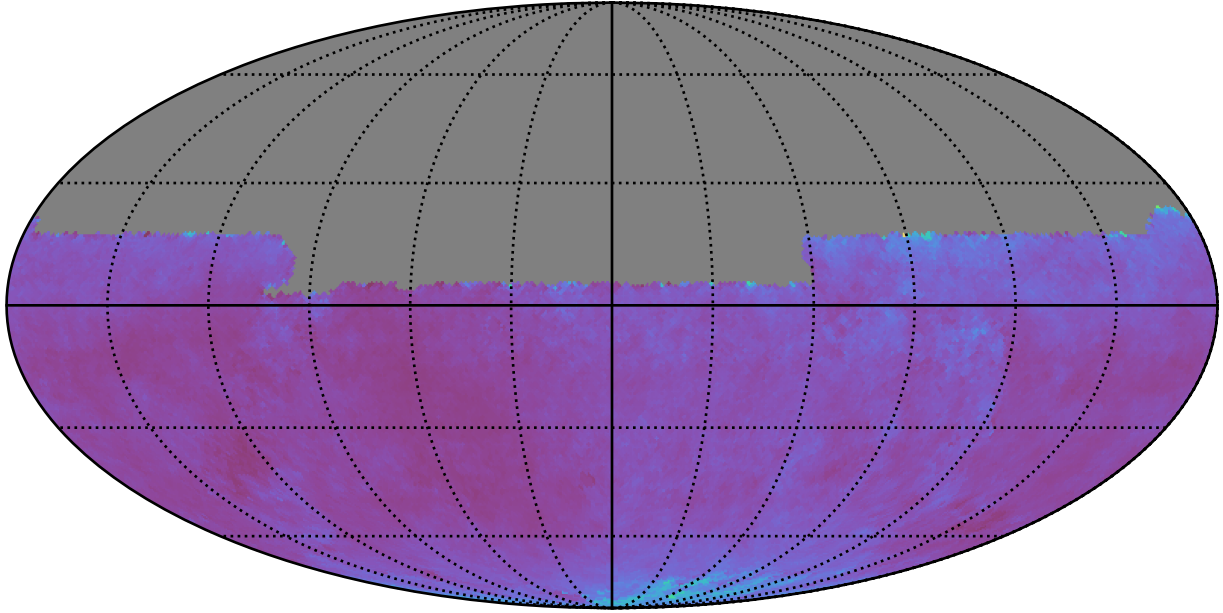

ddf\_acor\_sf20\_lsf40\_lsr50\_v3.4\_10yrs night<1095 and y: SNR-weighted FWHMeff y, year<3

SNR-weighted FWHMeff y, year<3  
(mag arcsec)