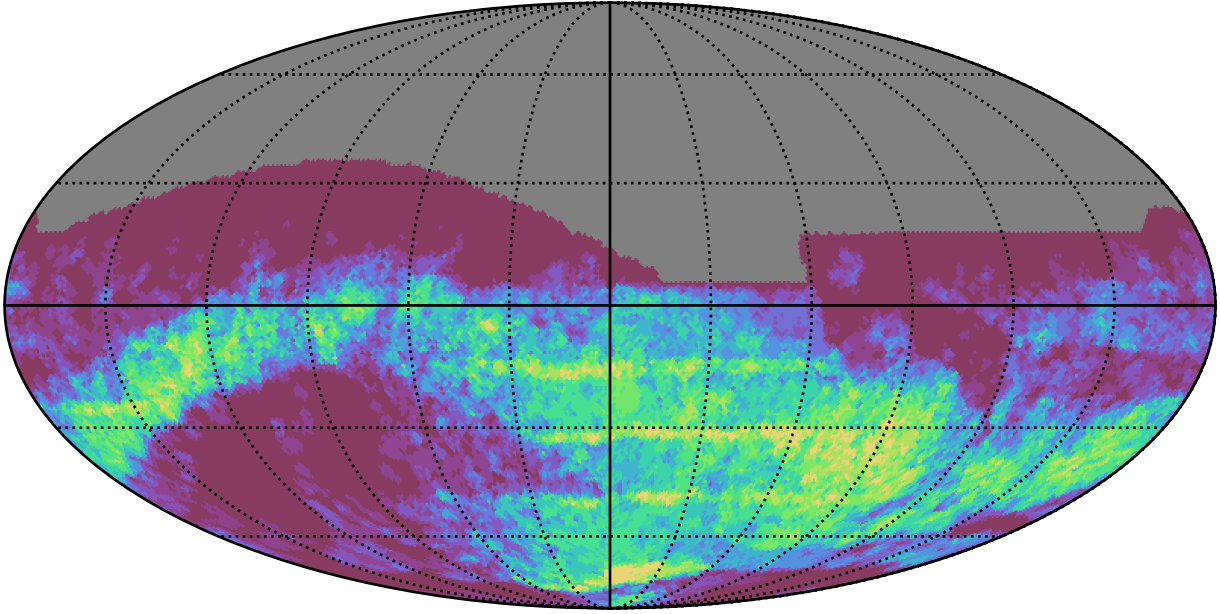

ddf_acor_sf20_lsf40_lsr50_v3.4_10yrs : GalPlaneSeasonGapsTimescales_xray_binaries_map_Tau_25_0

0.0 0.1 0.2 0.3 0.4 0.5 0.6 0.7 0.8 0.9 1.0
GalPlaneSeasonGapsTimescales_xray_binaries_map_Tau_25_0
(MJD mag)