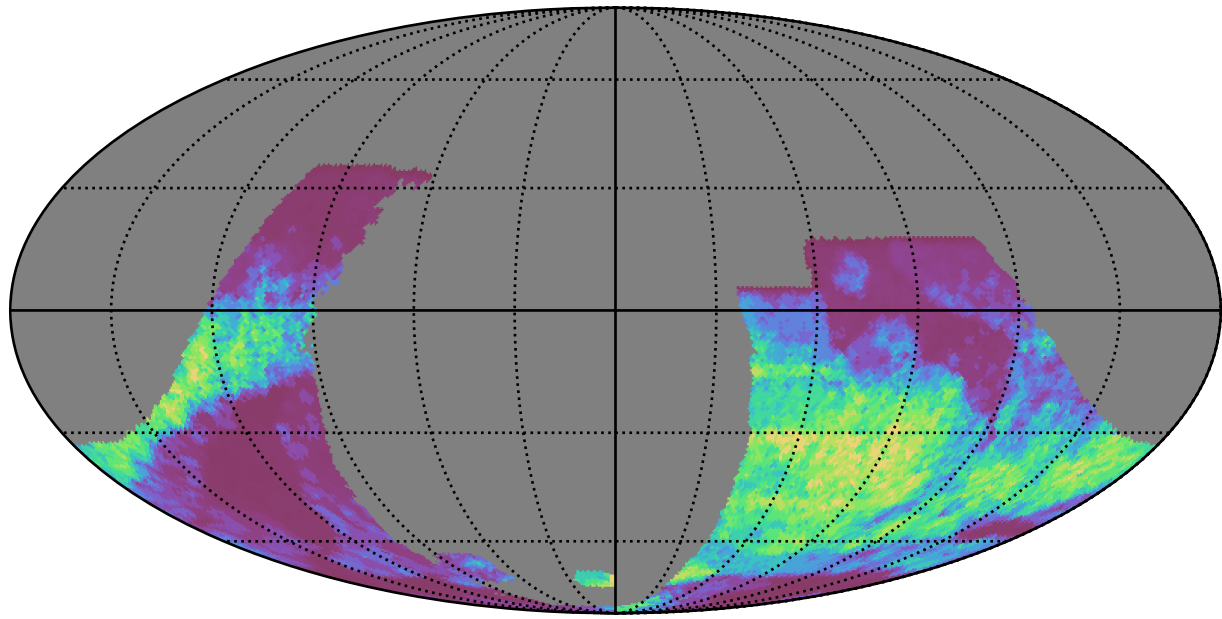

ddf_acor_sf20_lsf40_lsr50_v3.4_10yrs : GalPlaneSeasonGapsTimescales_galactic_plane_map_Tau_55_0

GalPlaneSeasonGapsTimescales_galactic_plane_map_Tau_55_0
(MJD mag)