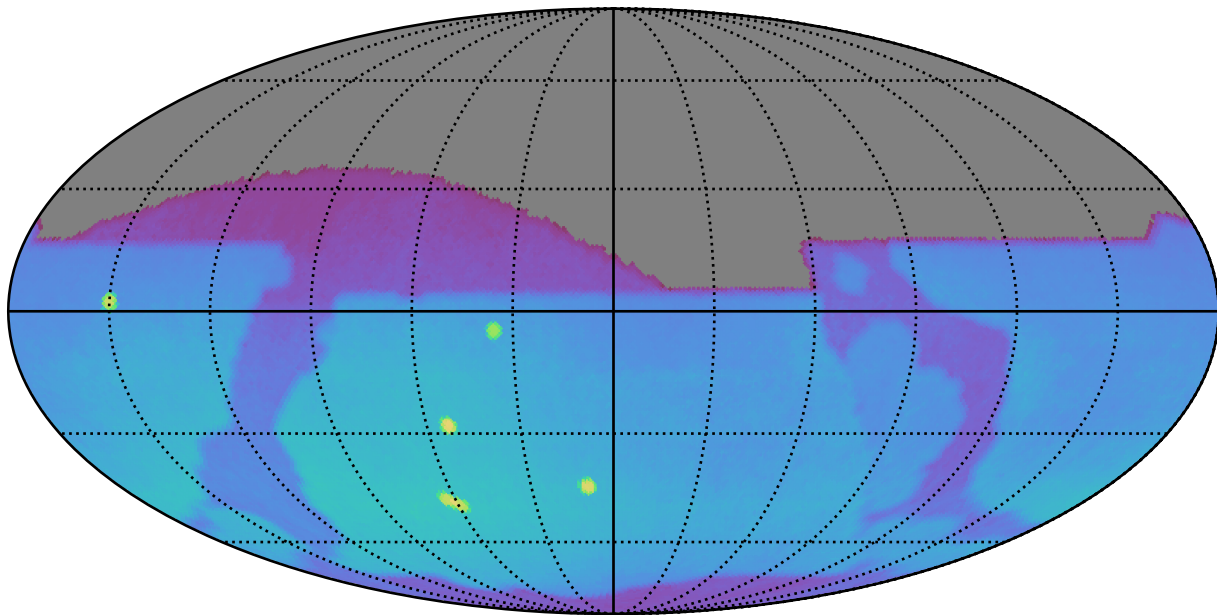

ddf_acor_sf20_lsf40_lsr50_v3.4_10yrs : Brown Dwarf, L7

Brown Dwarf, L7 (pc)