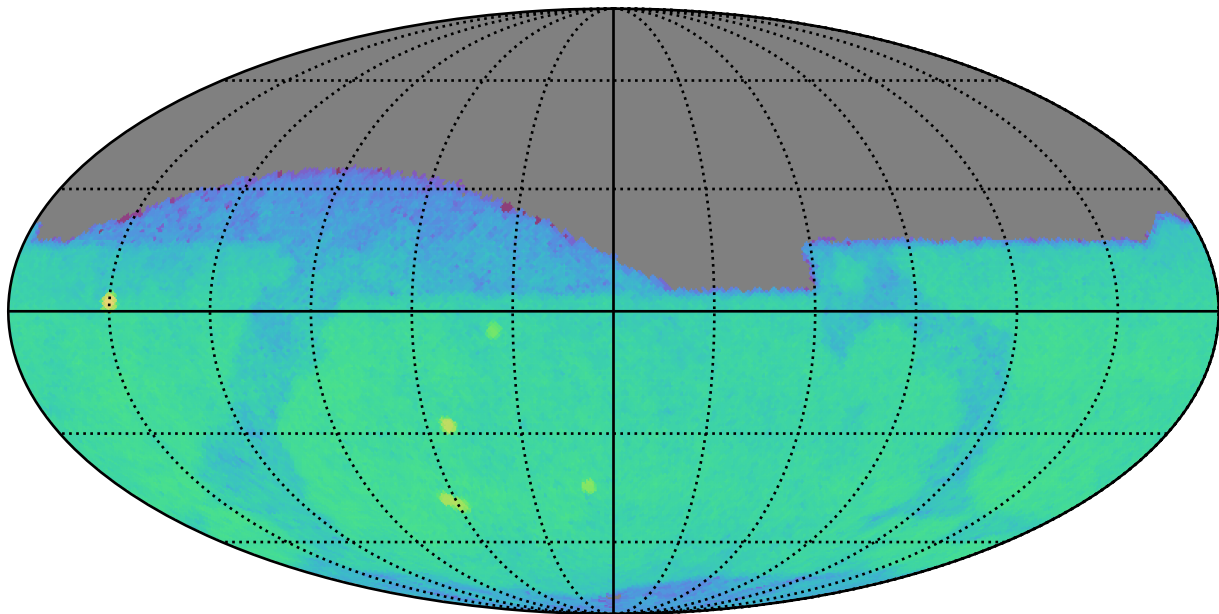

ddf_acor_sf20_lsf40_lsr20_v3.4_10yrs night<365 and r: coadd r, year<1

21.6 22.4 23.2 24.0 24.8 25.6 26.4 27.2 28.8
coadd r, year<1 (mag)