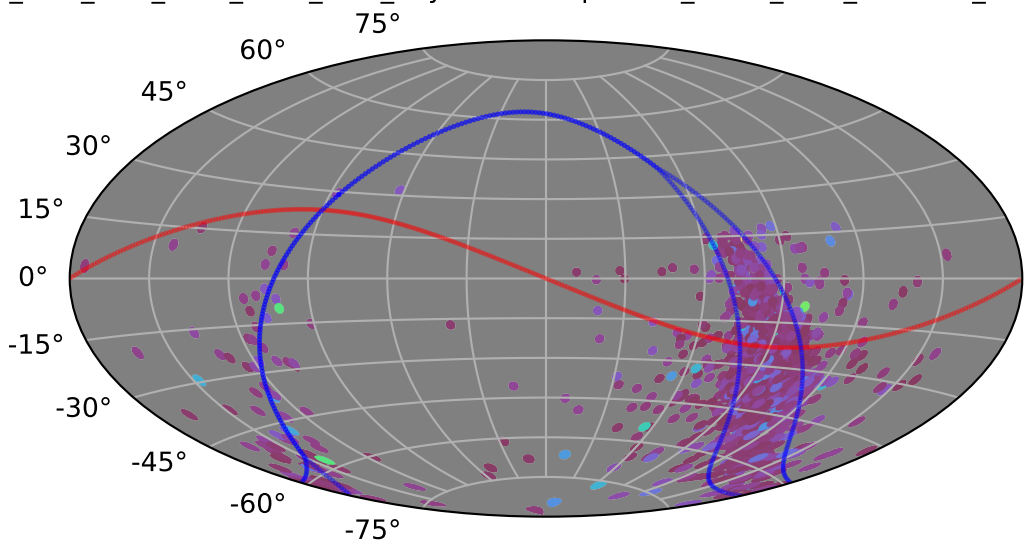

ddf_acor_sf20_lsf40_lsr20_v3.4_10yrs : XRBPopMetric_mean_time_between_detections

5 10 15 20 25 30 35 40 45
XRBPopMetric_mean_time_between_detections
(Detected, 0 or 1)