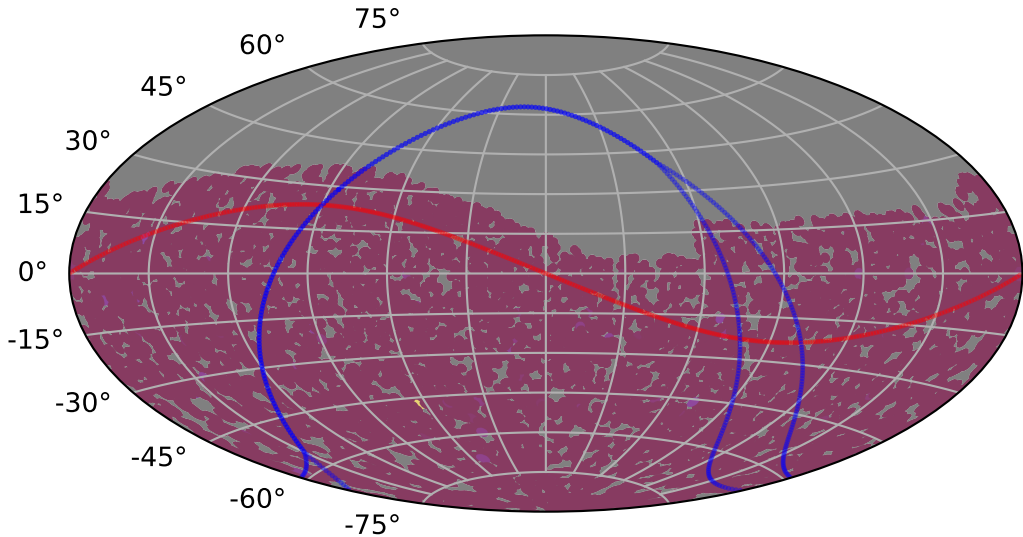

ddf_acor_sf20_lsf40_lsr20_v3.4_10yrs : TDE_Quality_some_color_pu_pnum

TDE_Quality_some_color_pu_pnum
(Bad: 0, Good (obs every 2 night): 1)