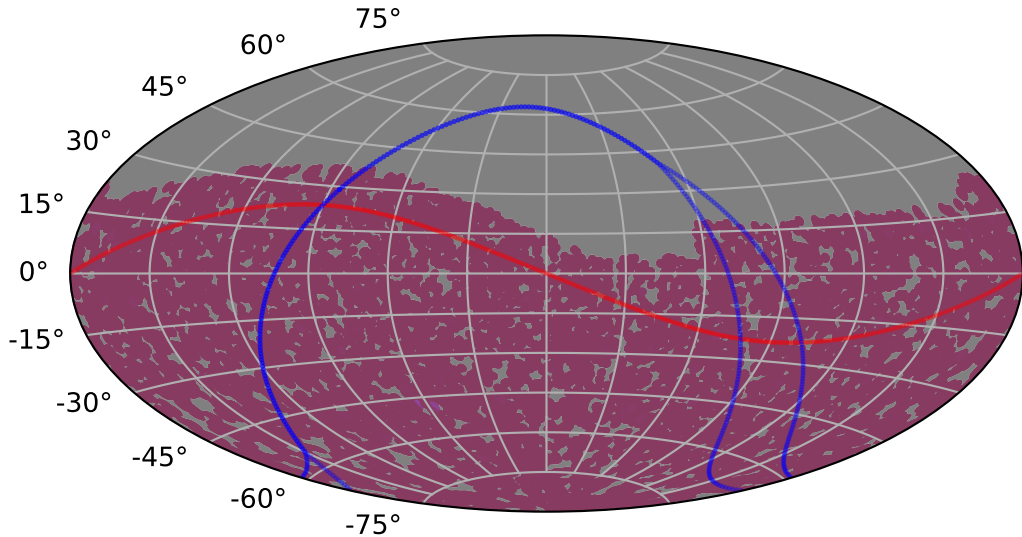

ddf_acor_sf20_lsf40_lsr20_v3.4_10yrs : TDE_Quality_some_color_pnum

TDE_Quality_some_color_pnum
(Bad: 0, Good (obs every 2 night): 1)