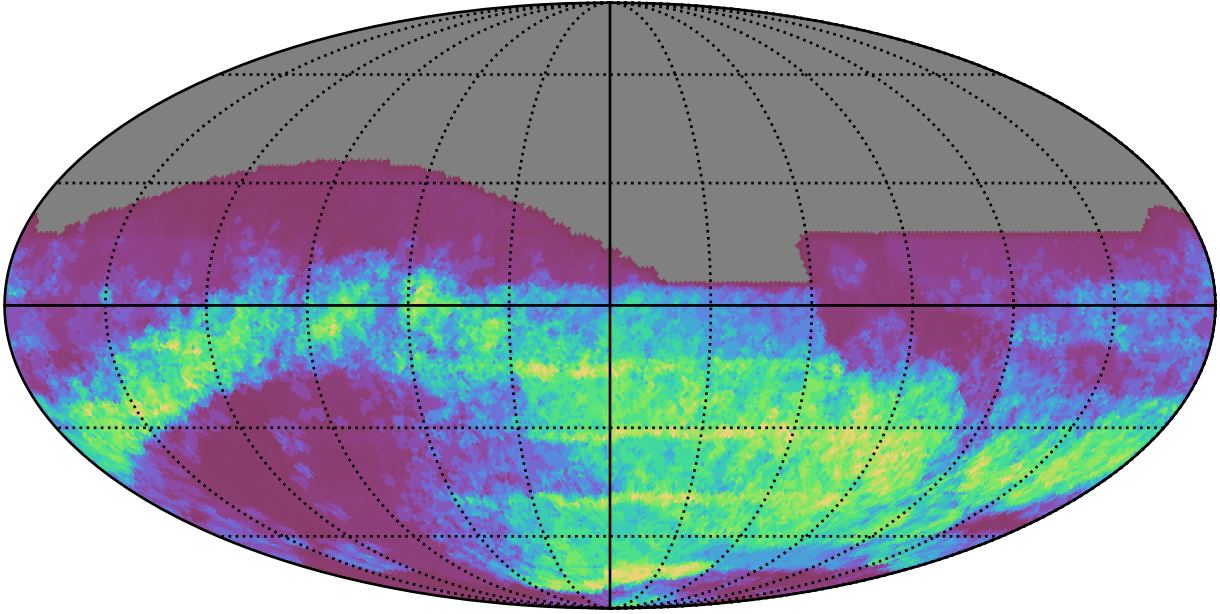

ddf_acor_sf20_lsf40_lsr20_v3.4_10yrs : GalPlaneSeasonGapsTimescales_xray_binaries_map_Tau_55_0

0.0 0.1 0.2 0.3 0.4 0.5 0.6 0.7 0.8 0.9 1.0
GalPlaneSeasonGapsTimescales_xray_binaries_map_Tau_55_0
(MJD mag)