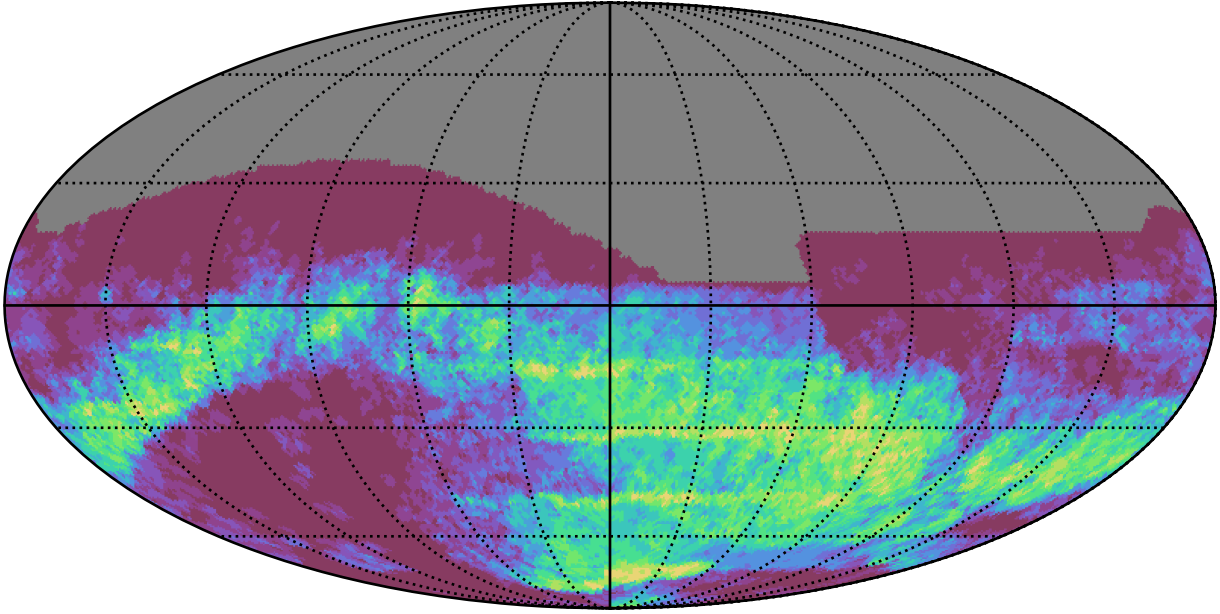

ddf_acor_sf20_lsf40_lsr20_v3.4_10yrs : GalPlaneSeasonGapsTimescales_xray_binaries_map_Tau_10_0

0.0 0.1 0.2 0.3 0.4 0.5 0.6 0.7 0.8 0.9 1.0
GalPlaneSeasonGapsTimescales_xray_binaries_map_Tau_10_0
(MJD mag)