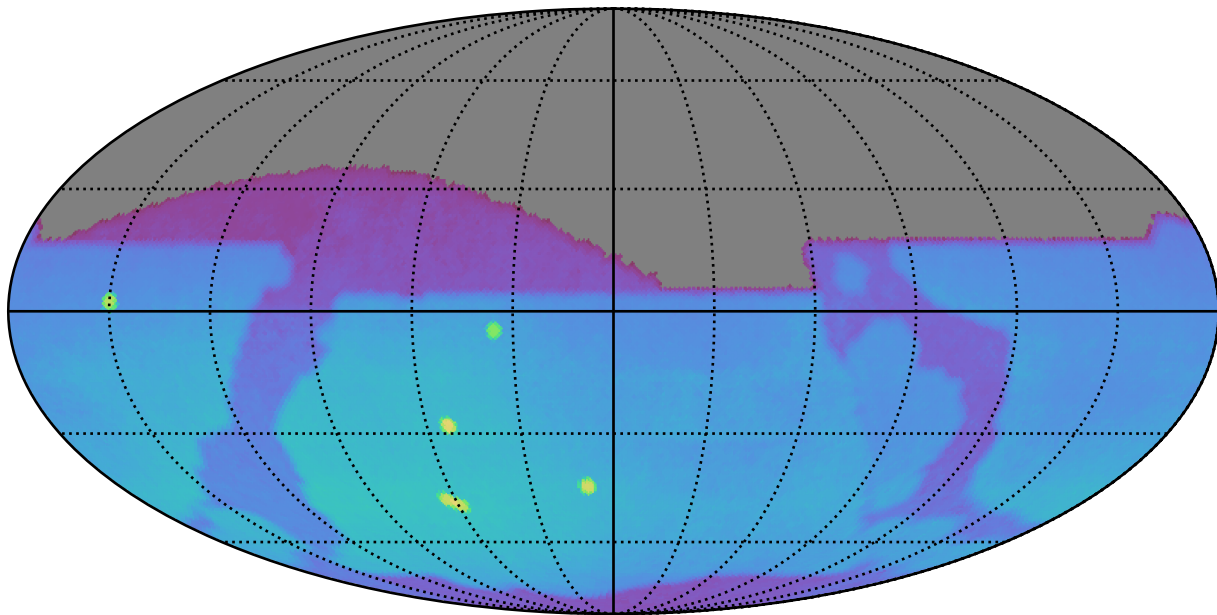

ddf_acor_sf20_lsf40_lsr20_v3.4_10yrs : Brown Dwarf, L7

Brown Dwarf, L7 (pc)