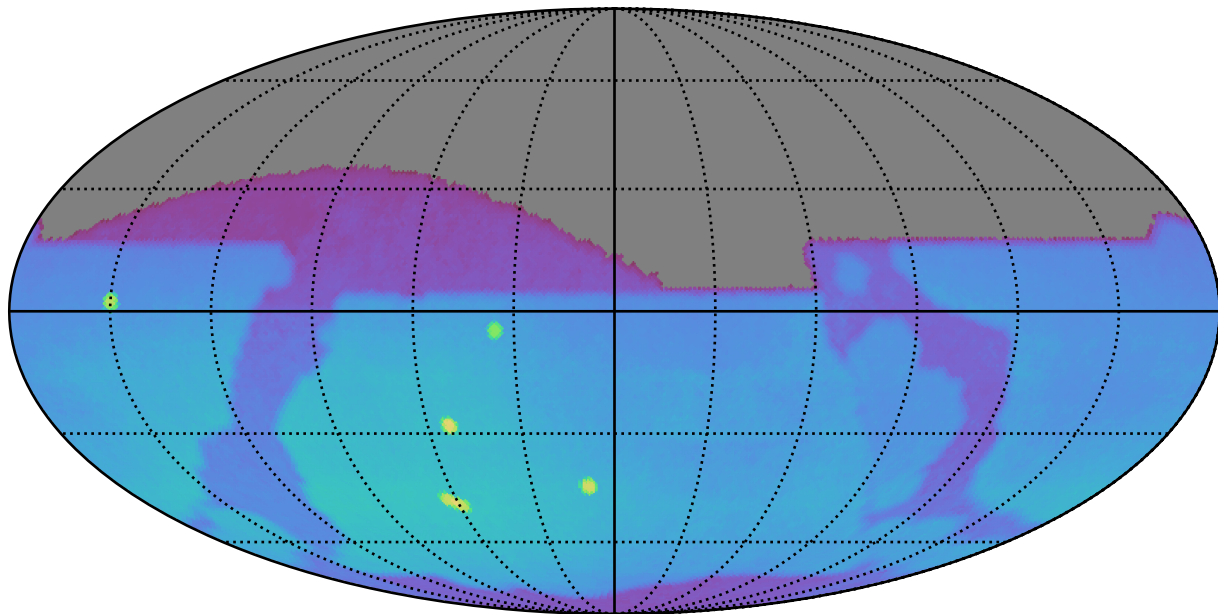

ddf\_acor\_sf20\_lsf40\_lsr20\_v3.4\_10yrs : Brown Dwarf, L7

Brown Dwarf, L7 (pc)