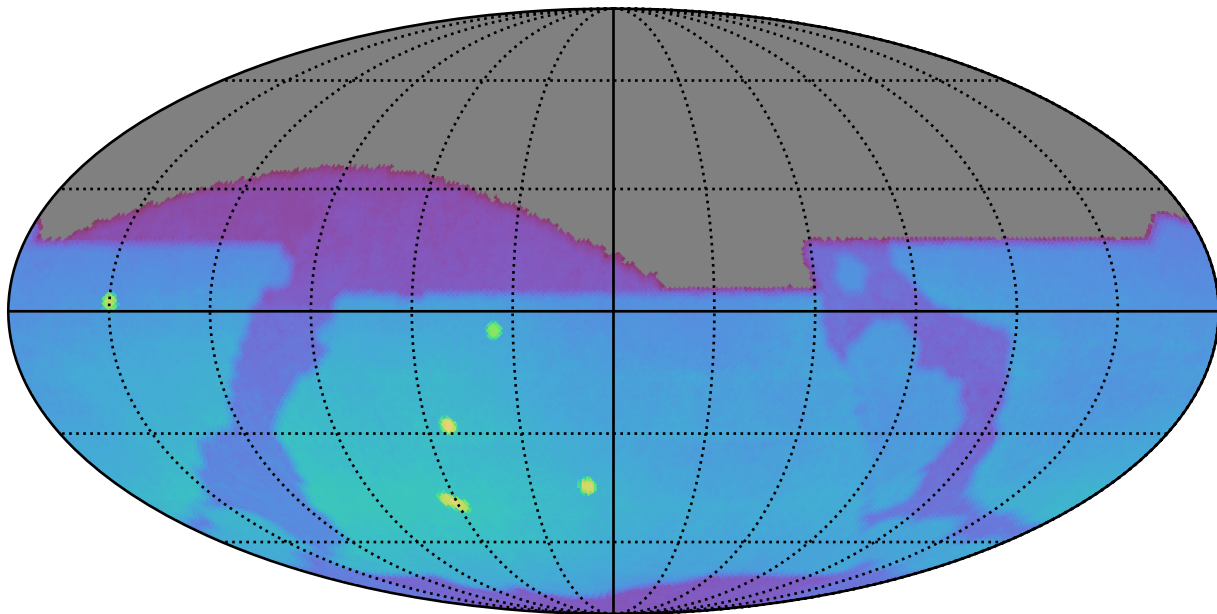

ddf_acor_sf20_lsf40_lsr20_v3.4_10yrs : Brown Dwarf, L4

Brown Dwarf, L4 (pc)