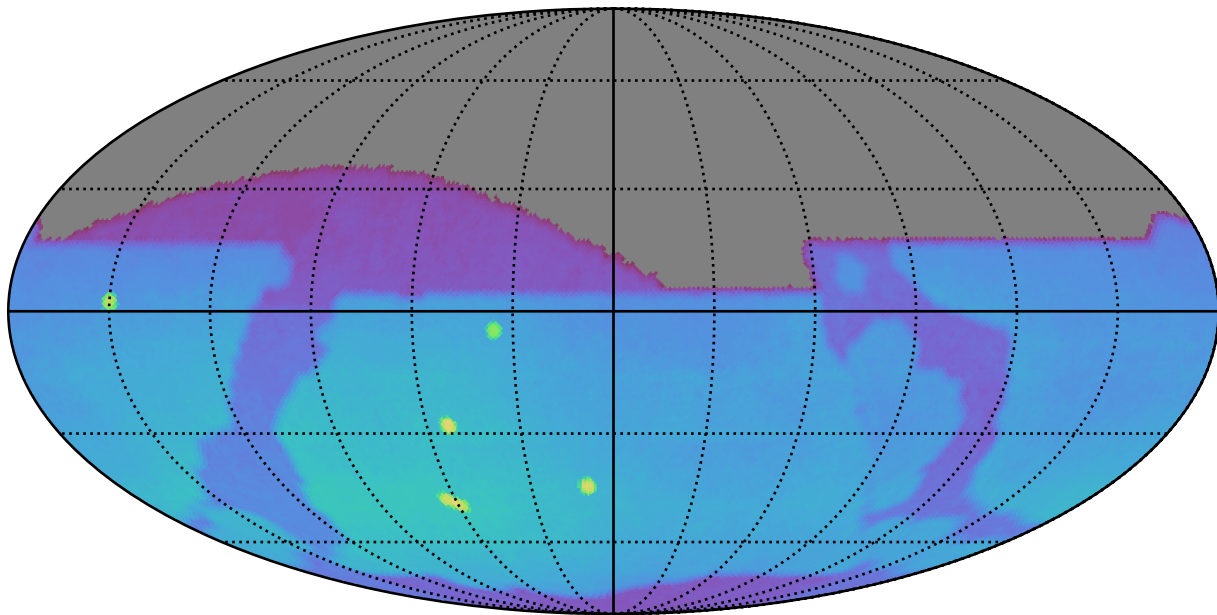

ddf\_acor\_sf20\_lsf40\_lsr20\_v3.4\_10yrs : Brown Dwarf, L4

Brown Dwarf, L4 (pc)