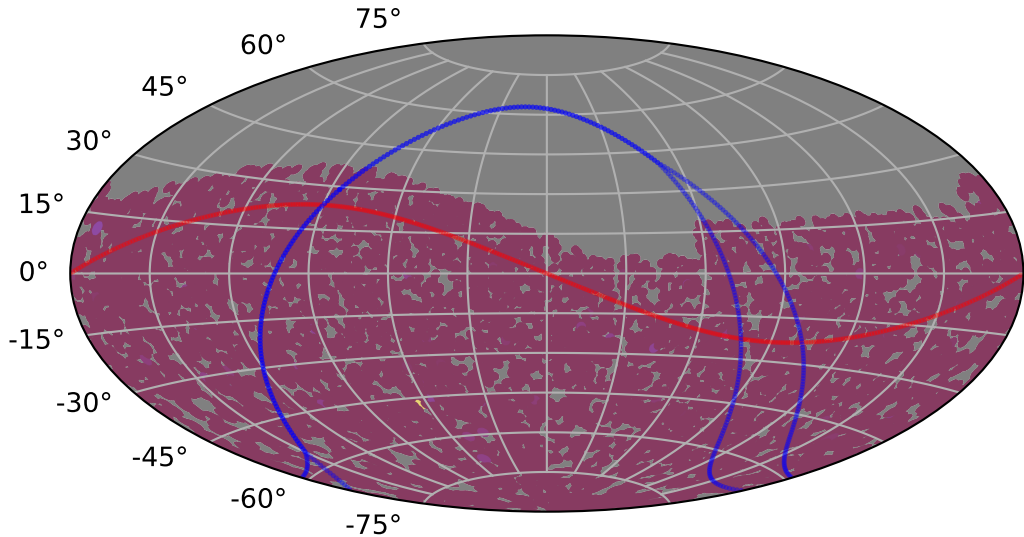

ddf_acor_sf20_lsf40_lsr10_v3.4_10yrs : TDE_Quality_some_color_pu_pnum

TDE_Quality_some_color_pu_pnum
(Bad: 0, Good (obs every 2 night): 1)