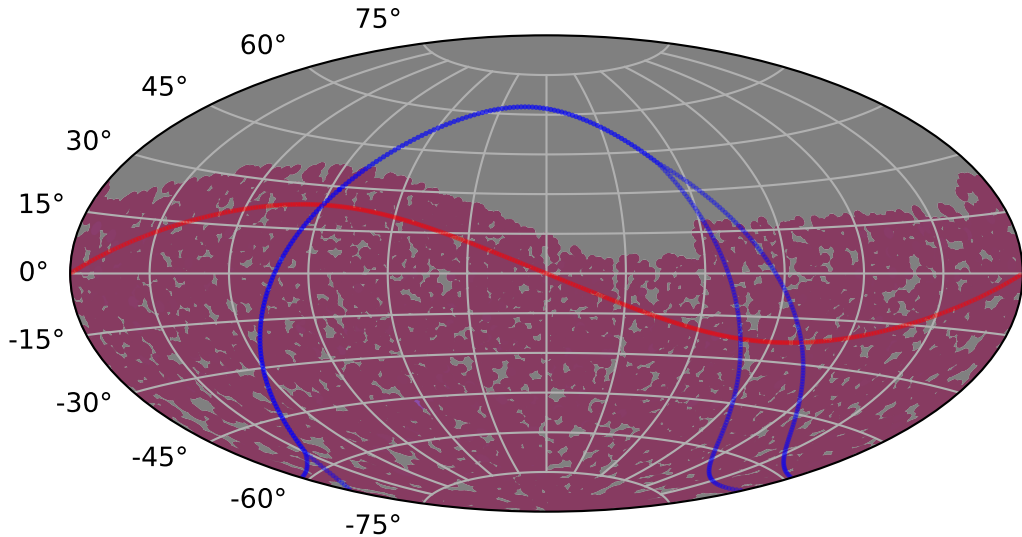

ddf_acor_sf20_lsf40_lsr10_v3.4_10yrs : TDE_Quality_some_color_pnum

TDE_Quality_some_color_pnum
(Bad: 0, Good (obs every 2 night): 1)