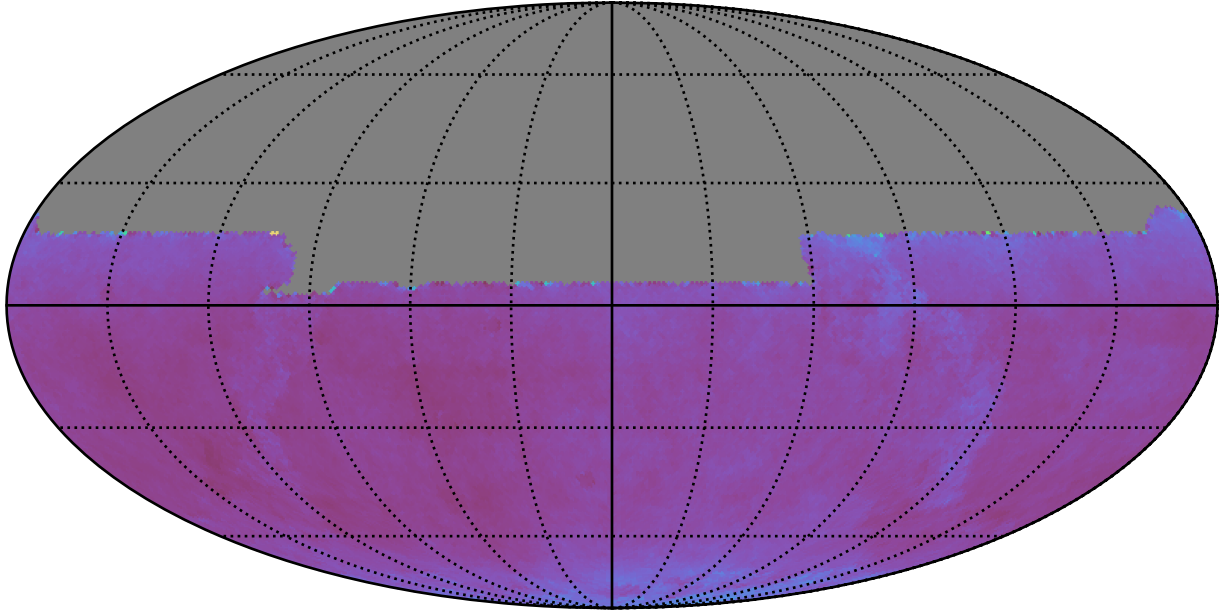

ddf\_acor\_sf20\_lsf40\_lsr10\_v3.4\_10yrs night<2191 and y: SNR-weighted FWHMeff y, year<6

SNR-weighted FWHMeff y, year<6  
(mag arcsec)