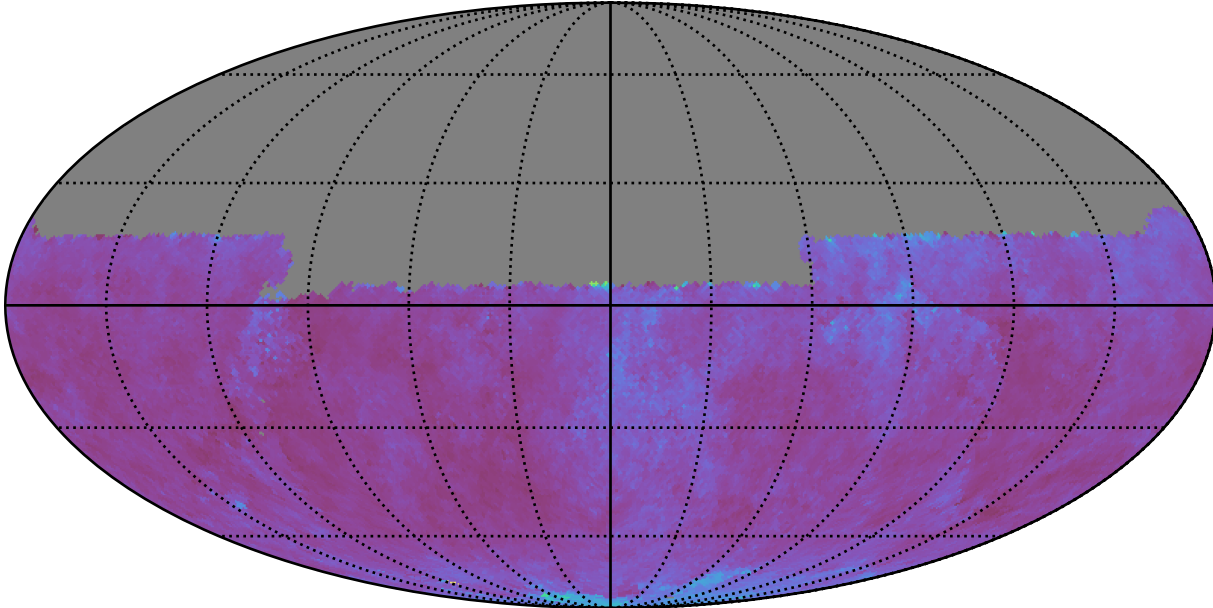

ddf\_acor\_sf20\_lsf40\_lsr10\_v3.4\_10yrs night<365 and y: SNR-weighted FWHMeff y, year<1

SNR-weighted FWHMeff y, year<1  
(mag arcsec)