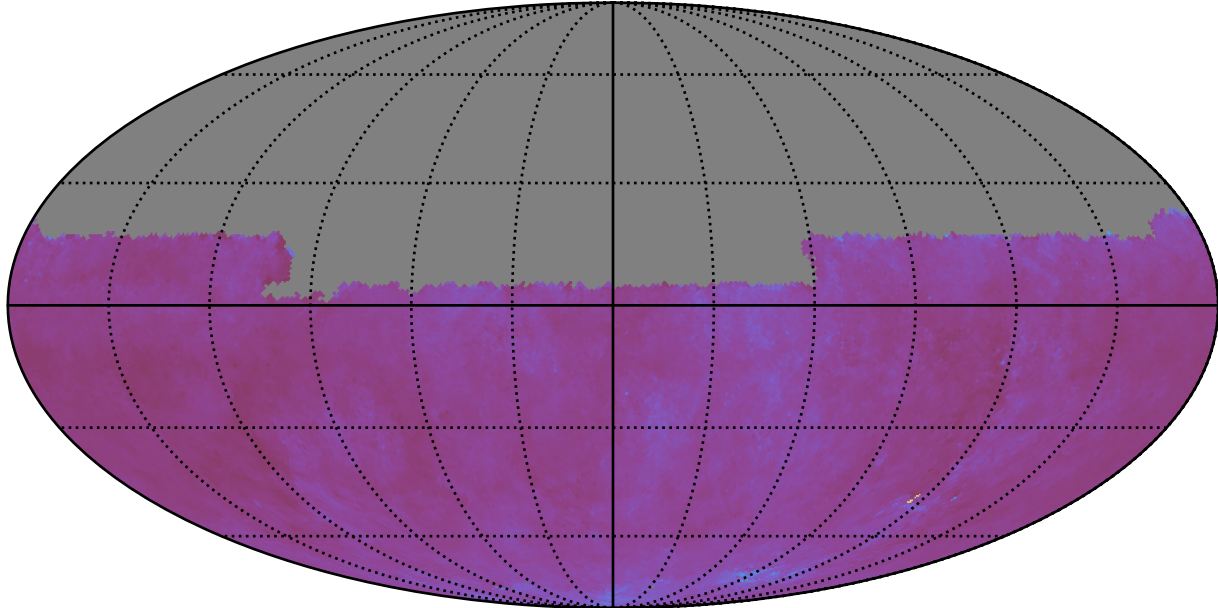

ddf_acor_sf20_lsf40_lsr10_v3.4_10yrs night<730 and u: SNR-weighted FWHMeff u, year<2

SNR-weighted FWHMeff u, year<2
(mag arcsec)