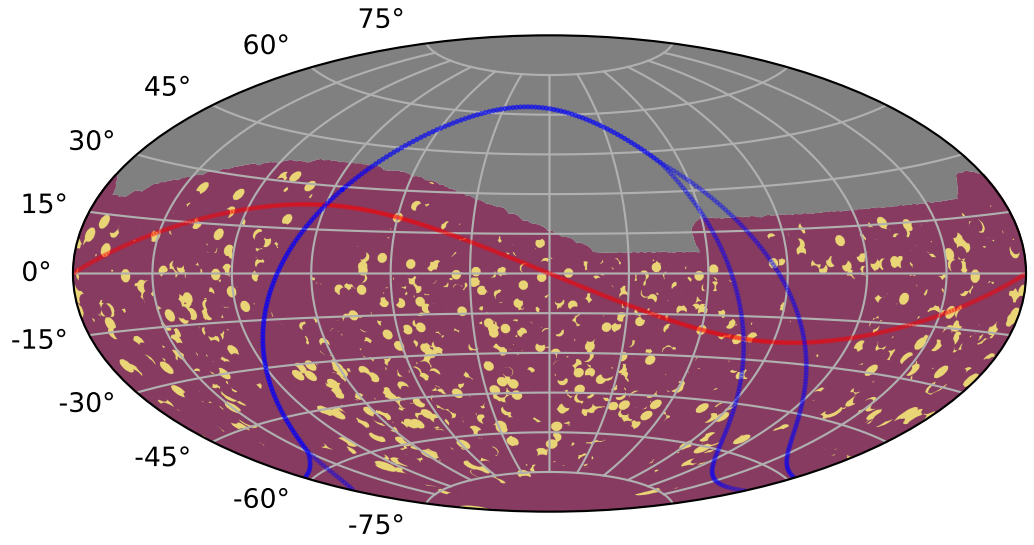

ddf_acor_sf20_lsf40_lsr10_v3.4_10yrs single model: KNePopMetric_single_multi_color_detect

0.0 0.1 0.2 0.3 0.4 0.5 0.6 0.7 0.8 0.9 1.0
KNePopMetric_single_multi_color_detect
(Detected, 0 or 1)