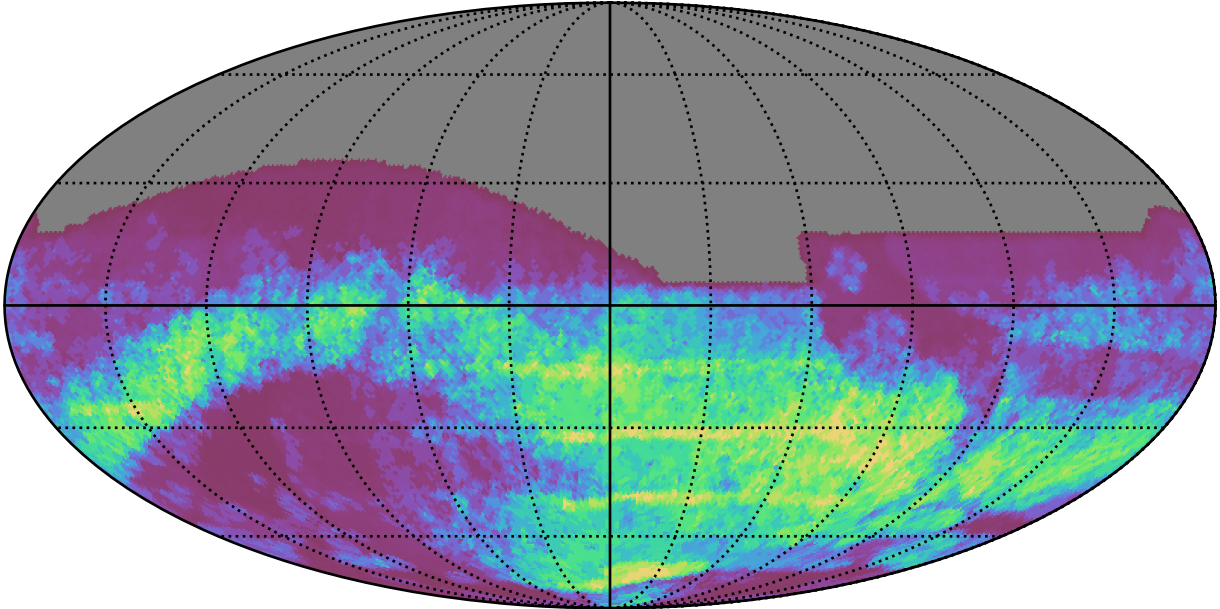

ddf_acor_sf20_lsf40_lsr10_v3.4_10yrs : GalPlaneSeasonGapsTimescales_xray_binaries_map_Tau_55_0

0.0 0.1 0.2 0.3 0.4 0.5 0.6 0.7 0.8 0.9 1.0
GalPlaneSeasonGapsTimescales_xray_binaries_map_Tau_55_0
(MJD mag)