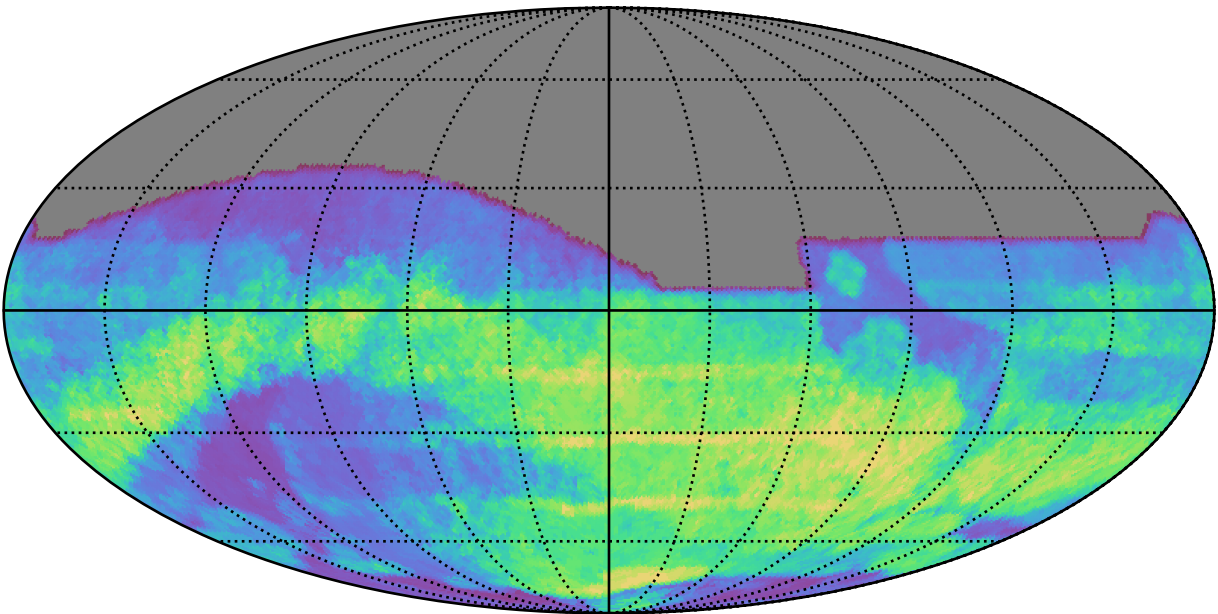

ddf_acor_sf20_lsf40_lsr10_v3.4_10yrs : GalPlaneSeasonGapsTimescales_xray_binaries_map_Tau_100_0

0.0 0.1 0.2 0.3 0.4 0.5 0.6 0.7 0.8 0.9 1.0
GalPlaneSeasonGapsTimescales_xray_binaries_map_Tau_100_0
(MJD mag)