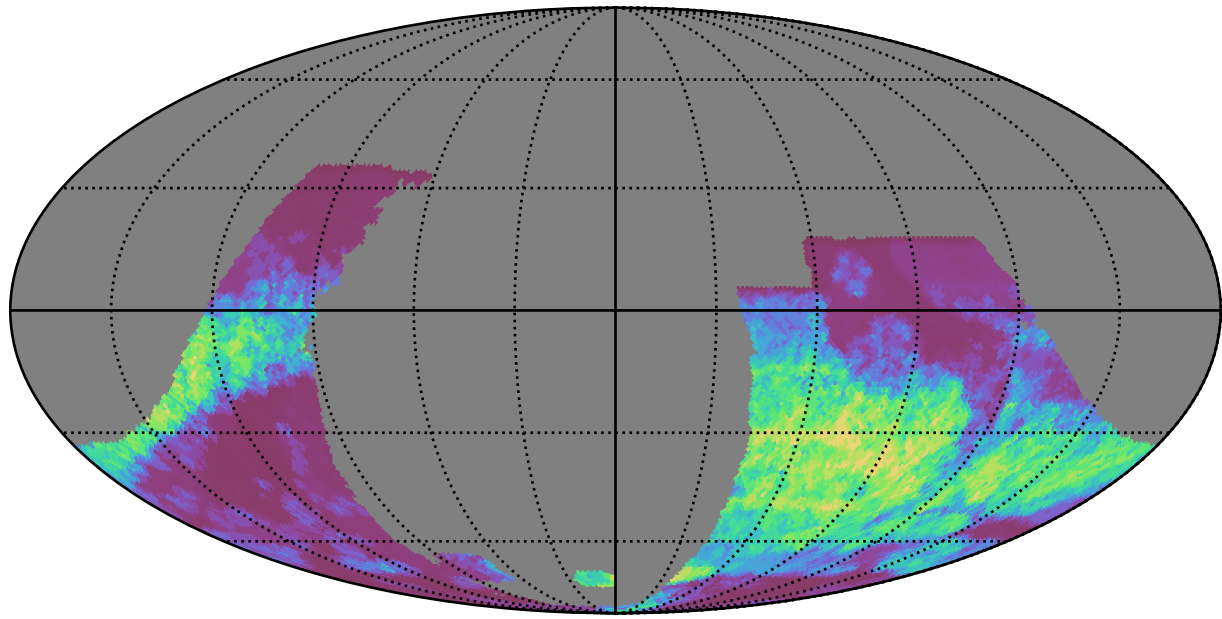

ddf_acor_sf20_lsf40_lsr10_v3.4_10yrs : GalPlaneSeasonGapsTimescales_galactic_plane_map_Tau_55_0

GalPlaneSeasonGapsTimescales_galactic_plane_map_Tau_55_0
(MJD mag)