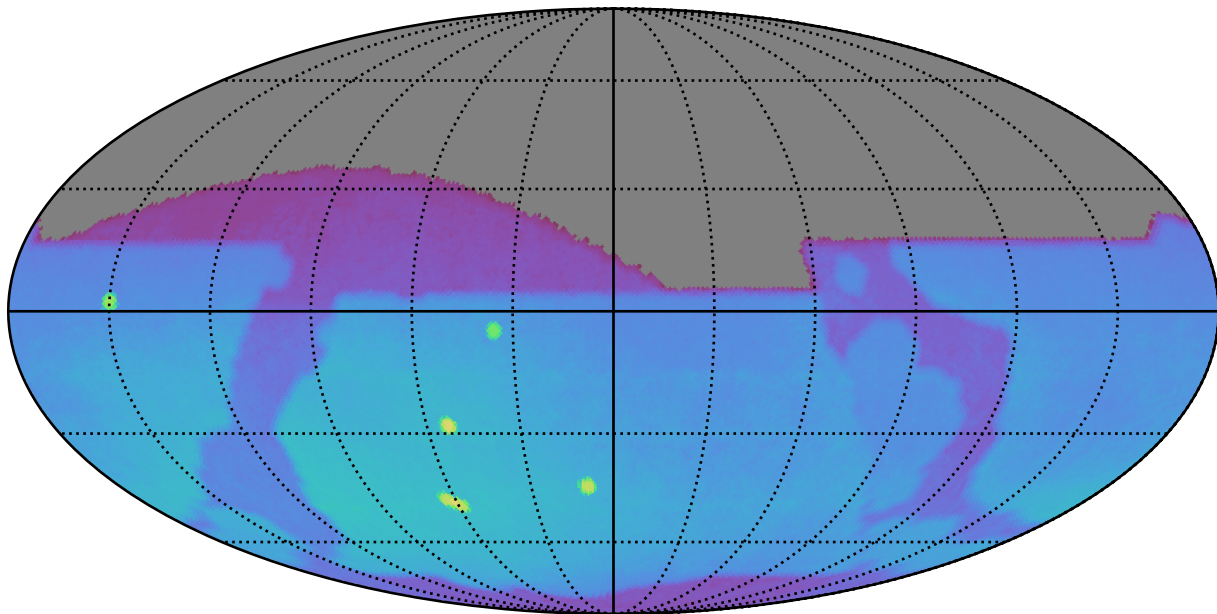

ddf_acor_sf20_lsf40_lsr10_v3.4_10yrs : Brown Dwarf, L7

Brown Dwarf, L7 (pc)