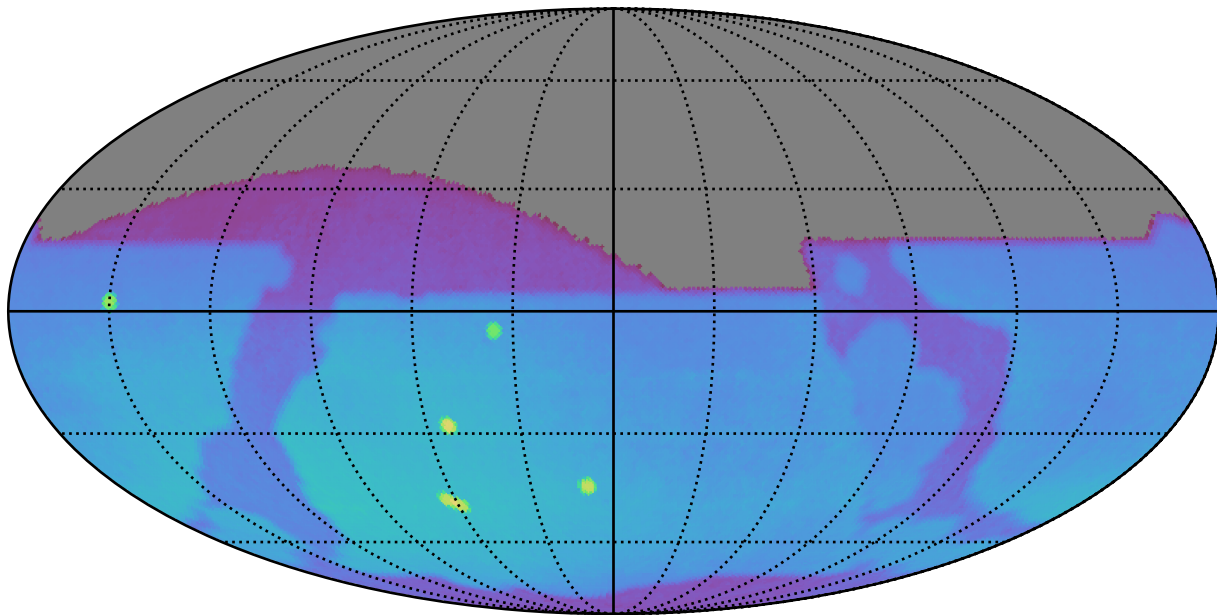

ddf_acor_sf20_lsf40_lsr10_v3.4_10yrs : Brown Dwarf, L7

Brown Dwarf, L7 (pc)