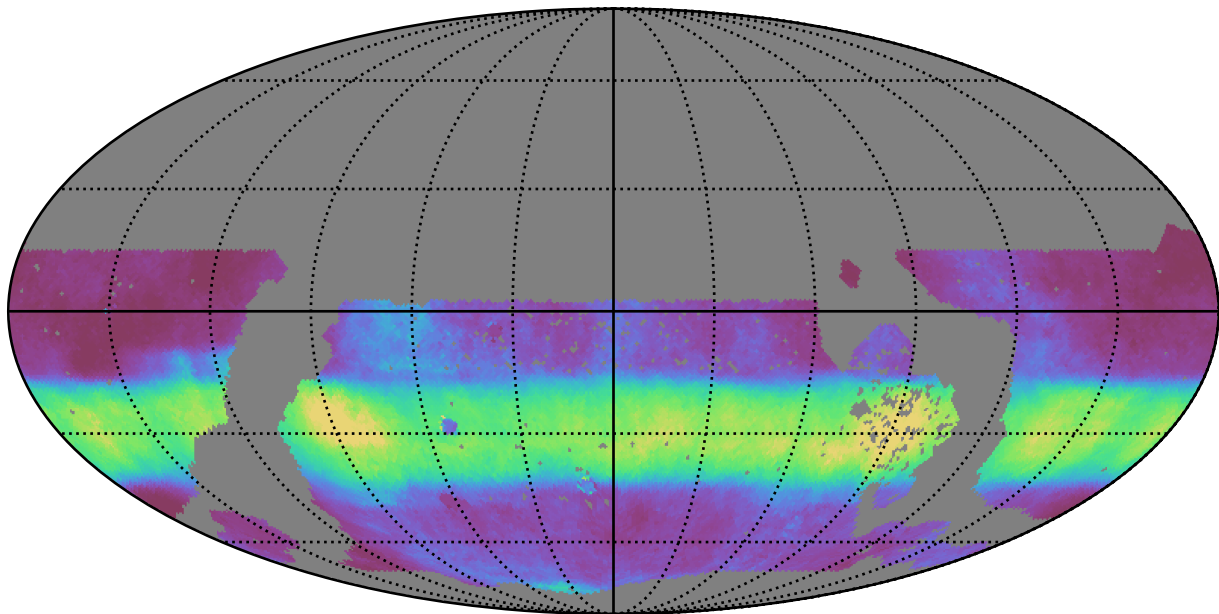

ddf_acor_sf20_lsf40_lsr10_v3.4_10yrs WFD all bands: Median normairmass

1.020 1.035 1.050 1.065 1.080 1.095 1.110 1.125 1.140 1.155 1.175
Median normairmass (X / Xmin)