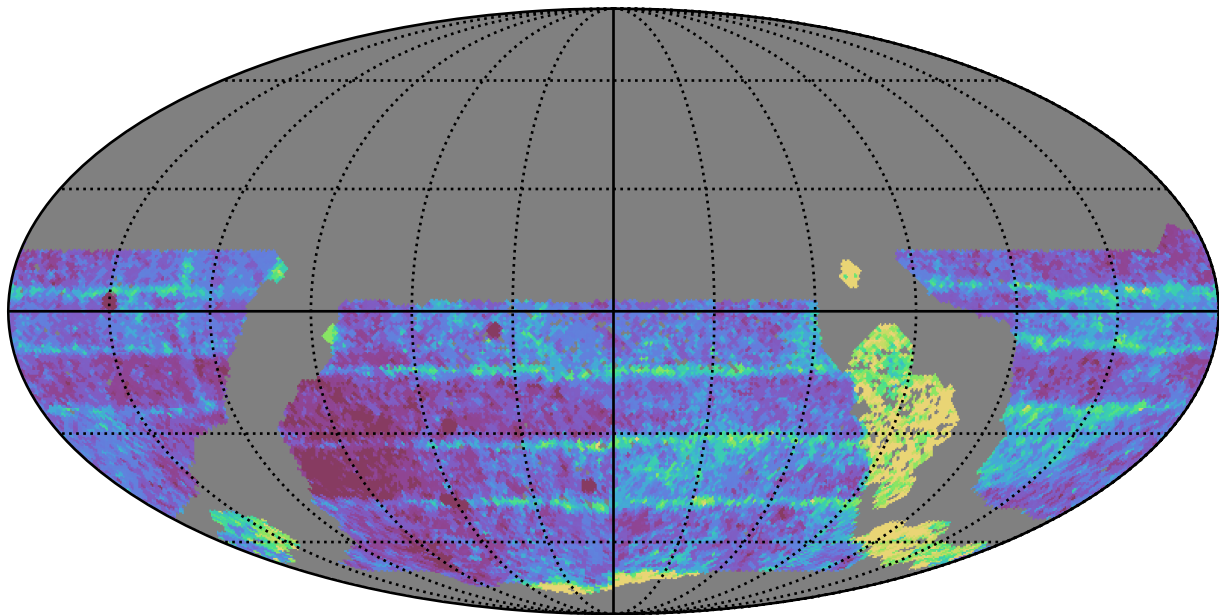

ddf_acor_sf20_lsf40_lsr10_v3.4_10yrs WFD z band: Median Inter-Night Gap

Median Inter-Night Gap (days)