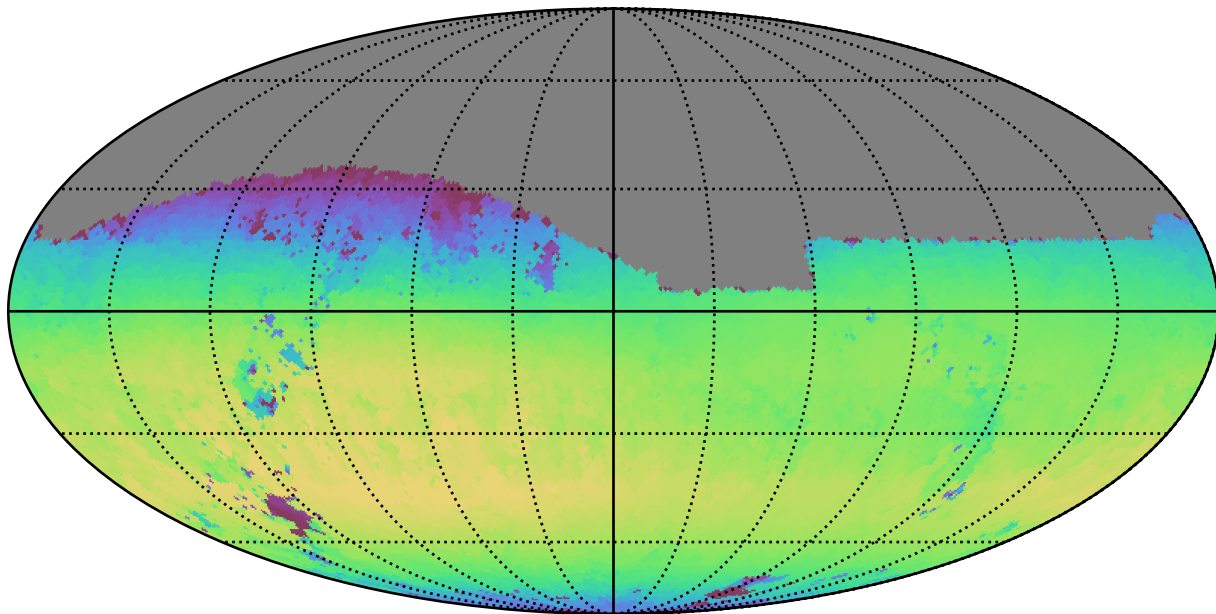

ddf_acor_sf20_lsf40_lsr10_v3.4_10yrs Yr 1 i band: Max skyBrightness

19.68 19.76 19.84 19.92 20.00 20.08 20.16 20.24 20.32 20.40 20.48
Max skyBrightness (mag/sq arcsec)