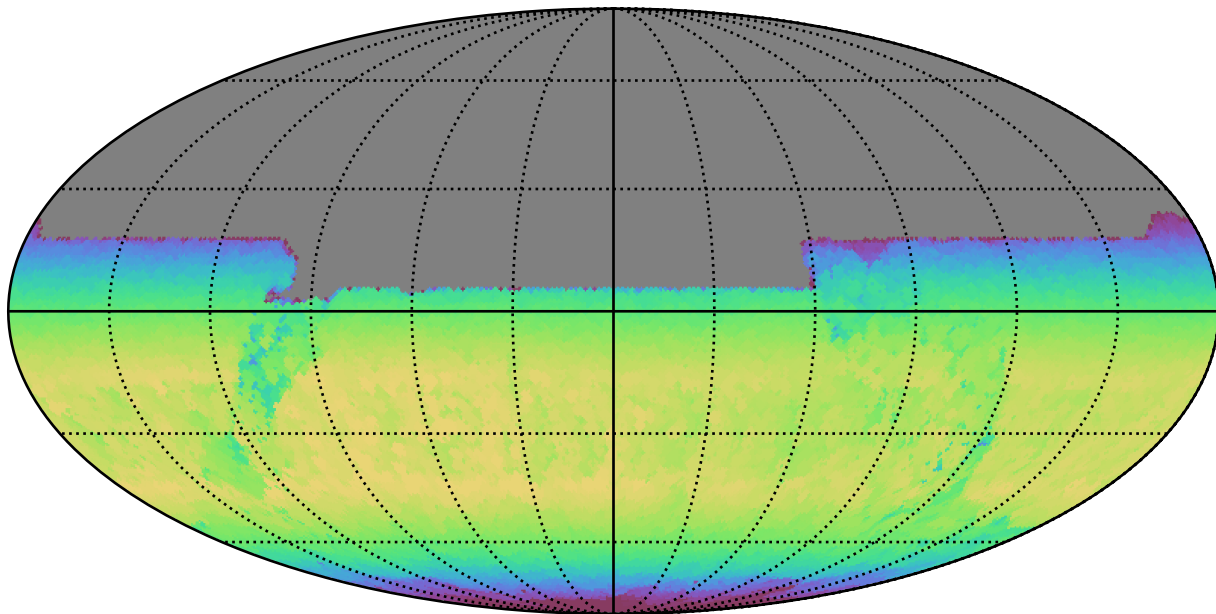

ddf\_acor\_sf20\_lsf40\_lsr10\_v3.4\_10yrs All sky y band: Max skyBrightness

18.10 18.15 18.20 18.25 18.30 18.35 18.40 18.45 18.50 18.55 18.65

Max skyBrightness (mag/sq arcsec)