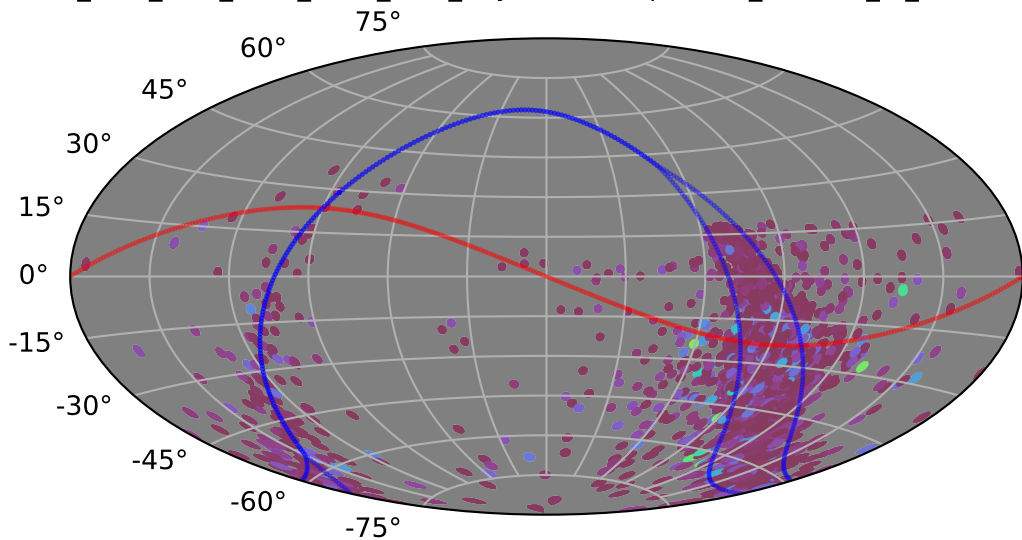

ddf_acor_sf20_lsf30_lsr50_v3.4_10yrs : XRBPopMetric_number_of_detections

XRBPopMetric_number_of_detections
(Detected, 0 or $\bar{1}$)