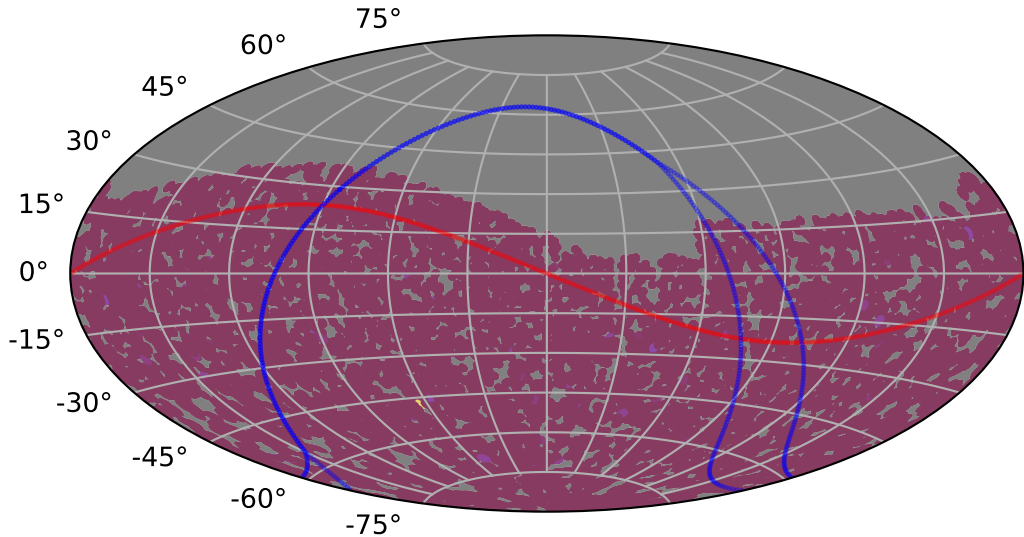

ddf_acor_sf20_lsf30_lsr50_v3.4_10yrs : TDE_Quality_some_color_pu_pnum

TDE_Quality_some_color_pu_pnum
(Bad: 0, Good (obs every 2 night): 1)