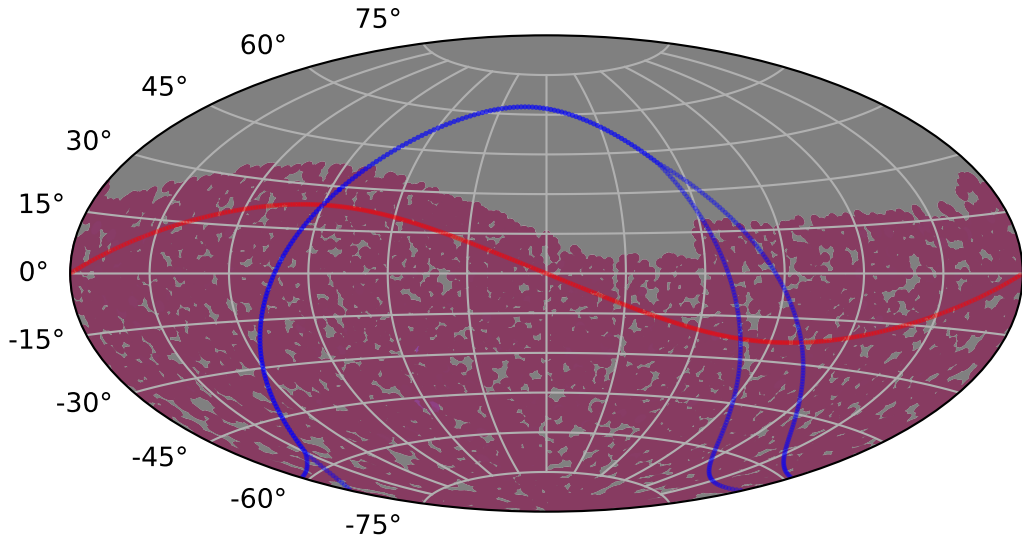

ddf_acor_sf20_lsf30_lsr50_v3.4_10yrs : TDE_Quality_some_color_pnum

TDE_Quality_some_color_pnum
(Bad: 0, Good (obs every 2 night): 1)