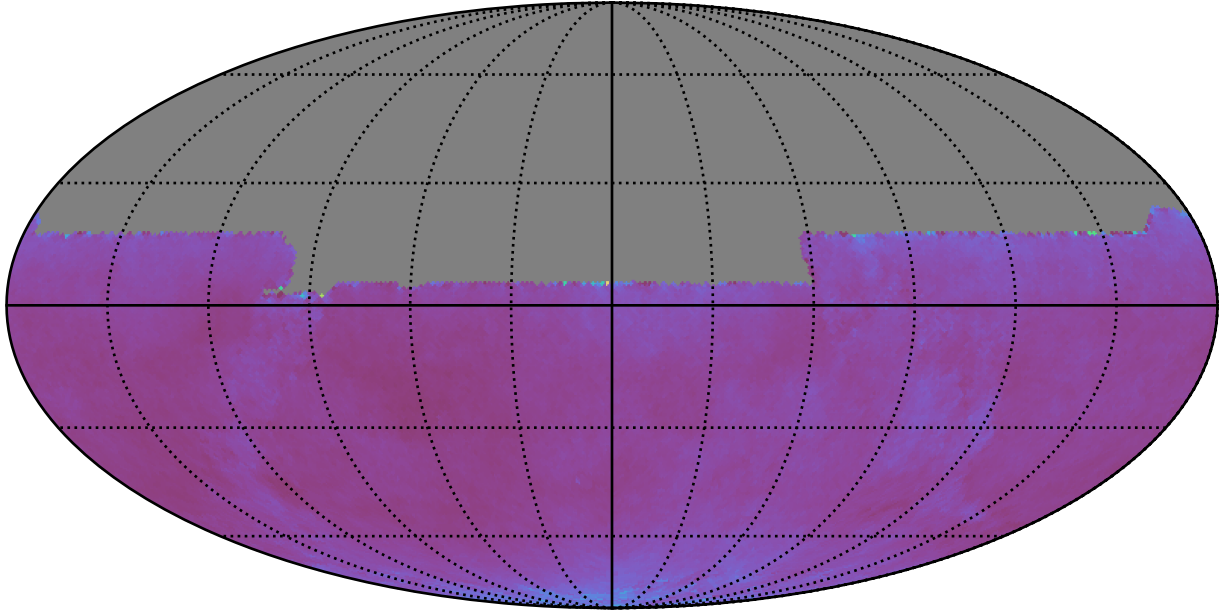

ddf\_acor\_sf20\_lsf30\_lsr50\_v3.4\_10yrs night<2191 and y: SNR-weighted FWHMeff y, year<6

SNR-weighted FWHMeff y, year<6  
(mag arcsec)