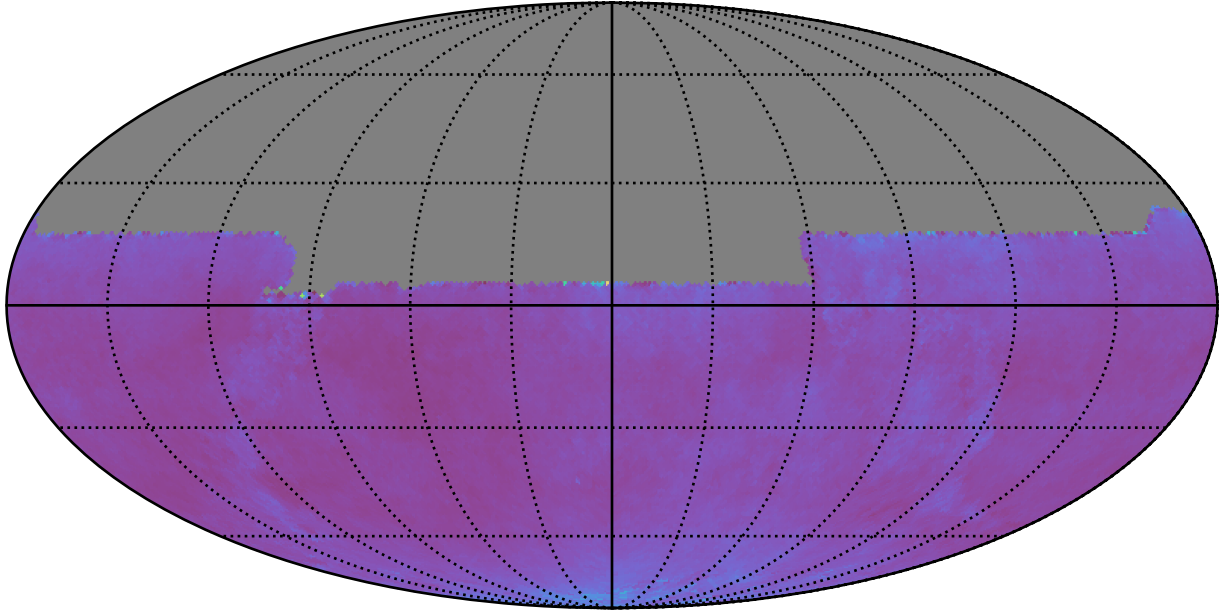

ddf_acor_sf20_lsf30_lsr50_v3.4_10yrs night<1826 and y: SNR-weighted FWHMeff y, year<5

SNR-weighted FWHMeff y, year<5
(mag arcsec)