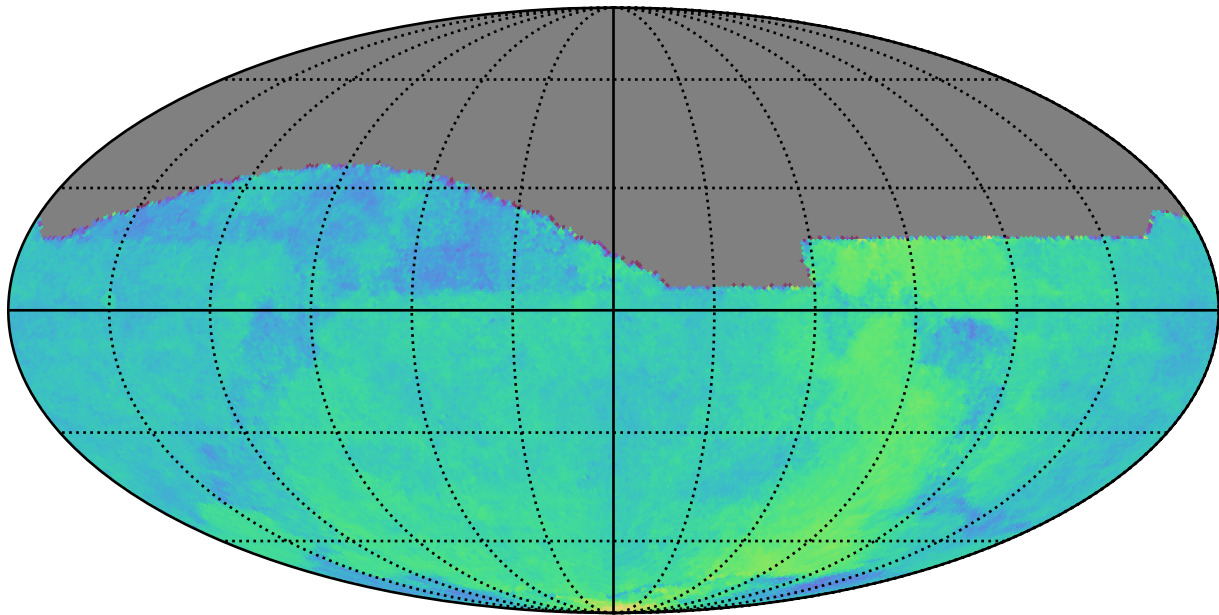

ddf_acor_sf20_lsf30_lsr50_v3.4_10yrs : Parallax Coverage @ 24.0

Parallax Coverage @ 24.0 (ratio)