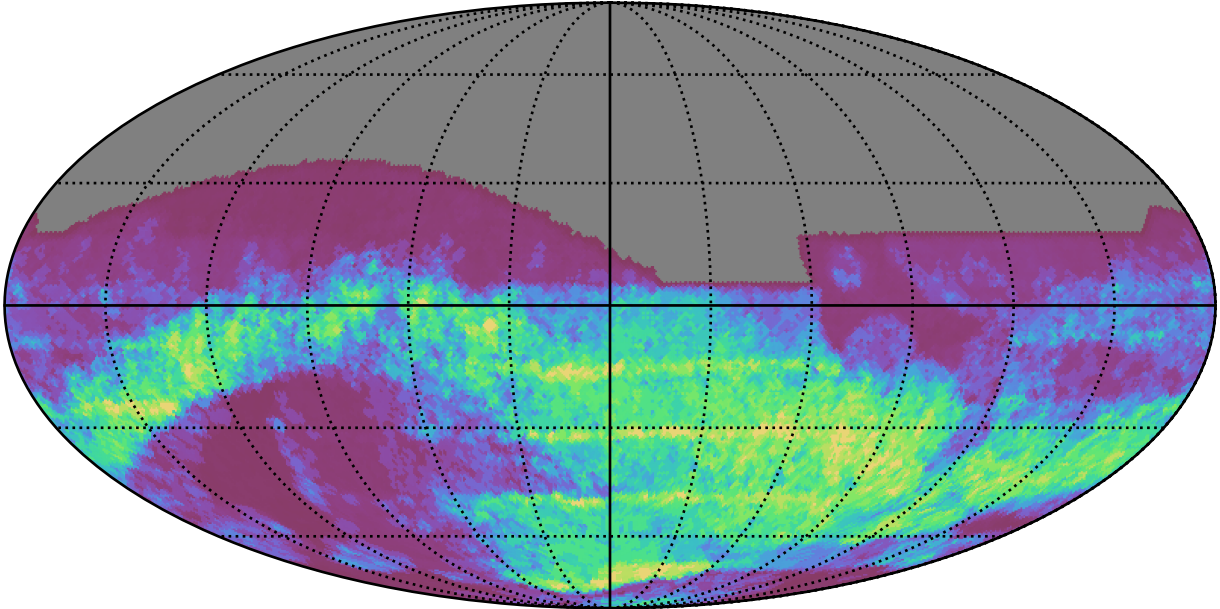

ddf_acor_sf20_lsf30_lsr50_v3.4_10yrs : GalPlaneSeasonGapsTimescales_xray_binaries_map_Tau_55_0

0.0 0.1 0.2 0.3 0.4 0.5 0.6 0.7 0.8 0.9 1.0
GalPlaneSeasonGapsTimescales_xray_binaries_map_Tau_55_0
(MJD mag)