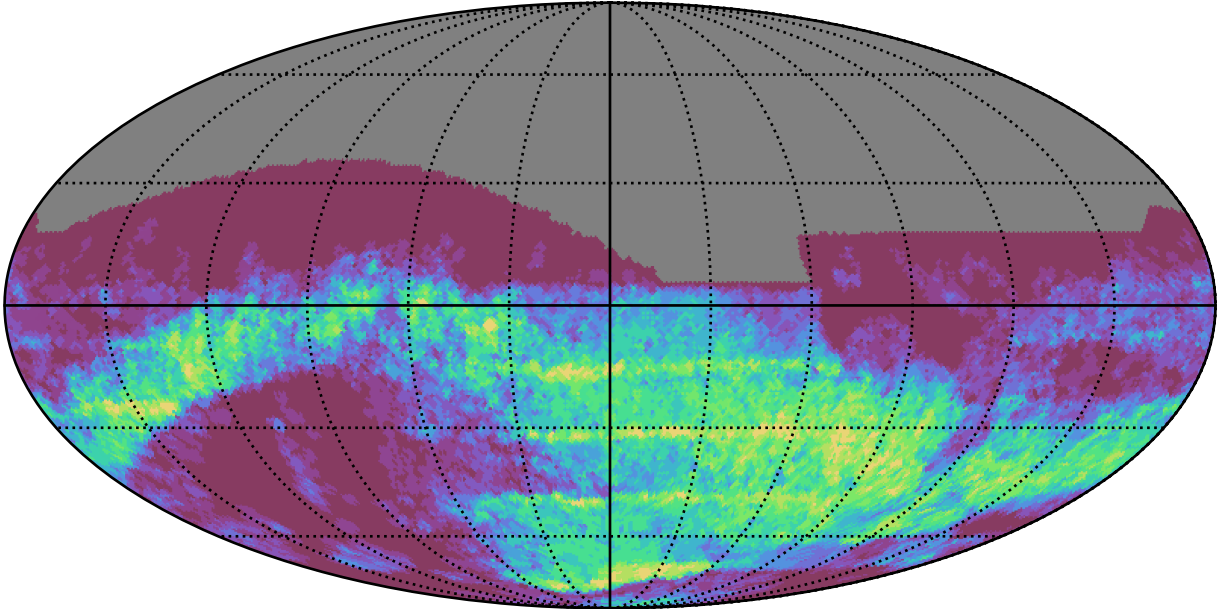

ddf_acor_sf20_lsf30_lsr50_v3.4_10yrs : GalPlaneSeasonGapsTimescales_xray_binaries_map_Tau_25_0

0.0 0.1 0.2 0.3 0.4 0.5 0.6 0.7 0.8 0.9 1.0
GalPlaneSeasonGapsTimescales_xray_binaries_map_Tau_25_0
(MJD mag)