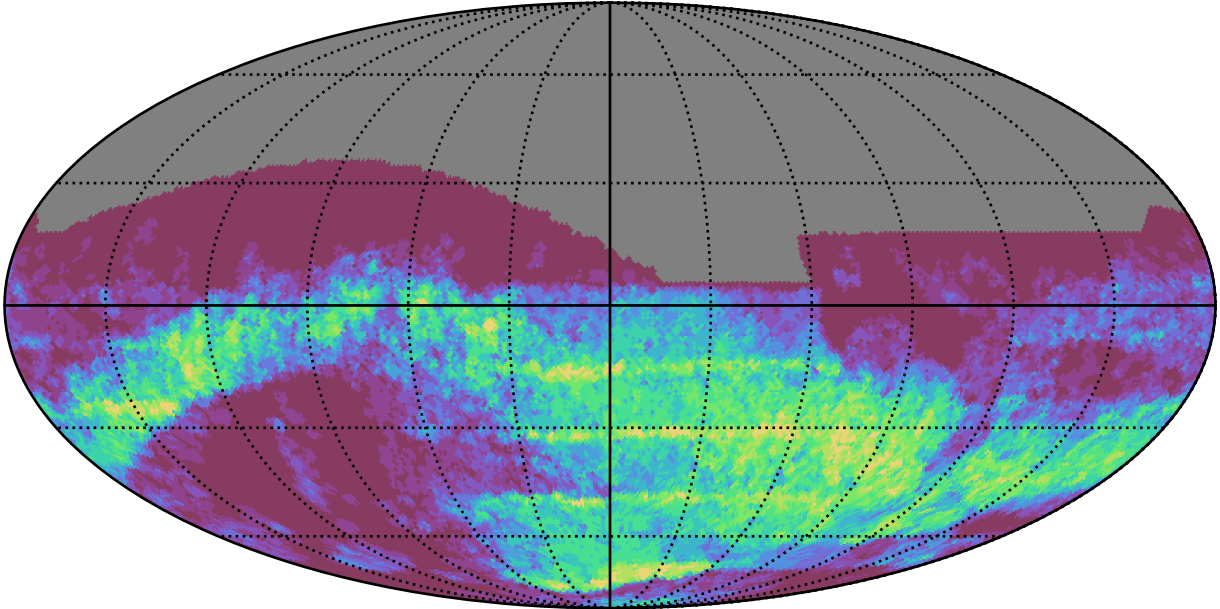

ddf_acor_sf20_lsf30_lsr50_v3.4_10yrs : GalPlaneSeasonGapsTimescales_xray_binaries_map_Tau_10_0

0.0 0.1 0.2 0.3 0.4 0.5 0.6 0.7 0.8 0.9 1.0
GalPlaneSeasonGapsTimescales_xray_binaries_map_Tau_10_0
(MJD mag)