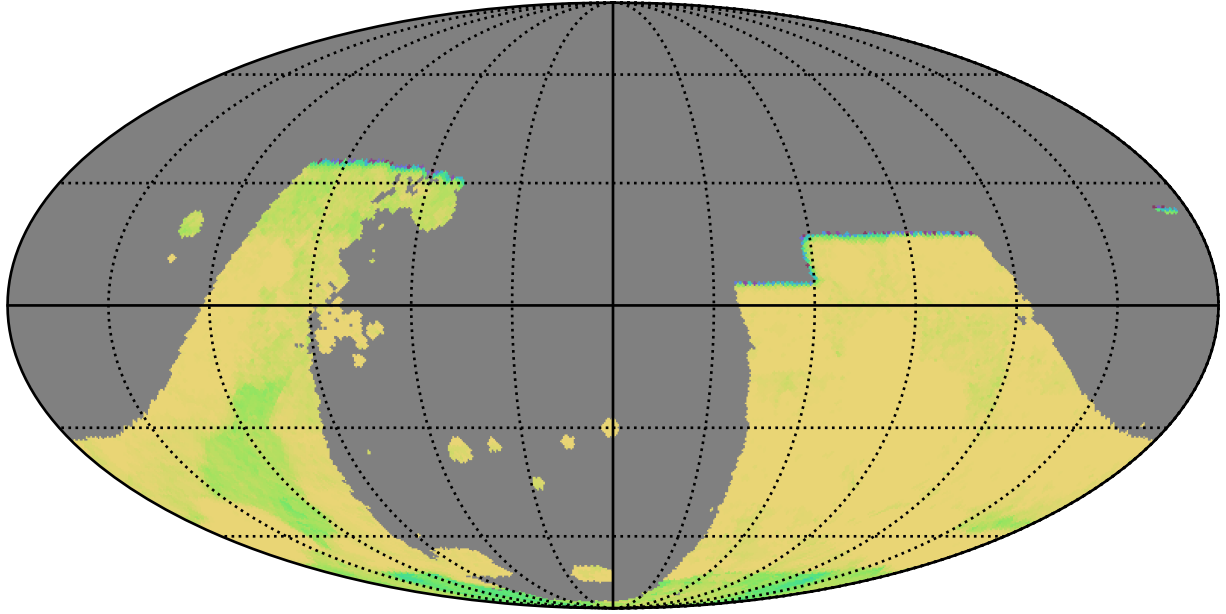

ddf\_acor\_sf20\_lsf30\_lsr50\_v3.4\_10yrs : GalPlaneSeasonGapsTimescales\_combined\_map\_Tau\_232\_5

0.0 0.1 0.2 0.3 0.4 0.5 0.6 0.7 0.8 0.9 1.0  
GalPlaneSeasonGapsTimescales\_combined\_map\_Tau\_232\_5  
(MJD mag)