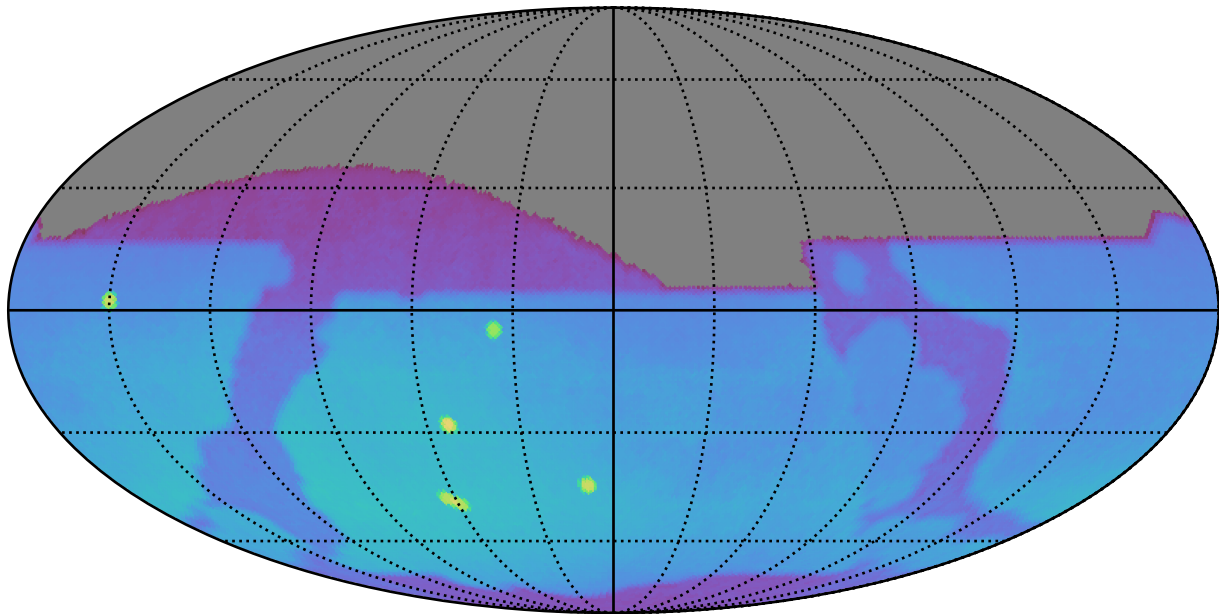

ddf\_acor\_sf20\_lsf30\_lsr50\_v3.4\_10yrs : Brown Dwarf, L7

Brown Dwarf, L7 (pc)