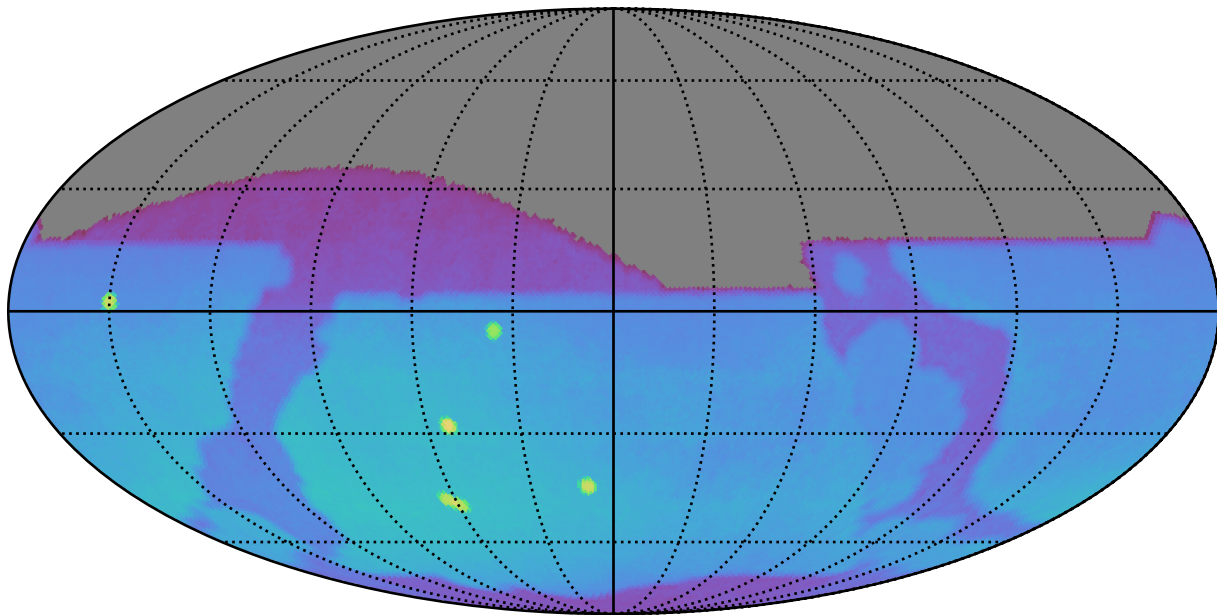

ddf_acor_sf20_lsf30_lsr50_v3.4_10yrs : Brown Dwarf, L7

Brown Dwarf, L7 (pc)