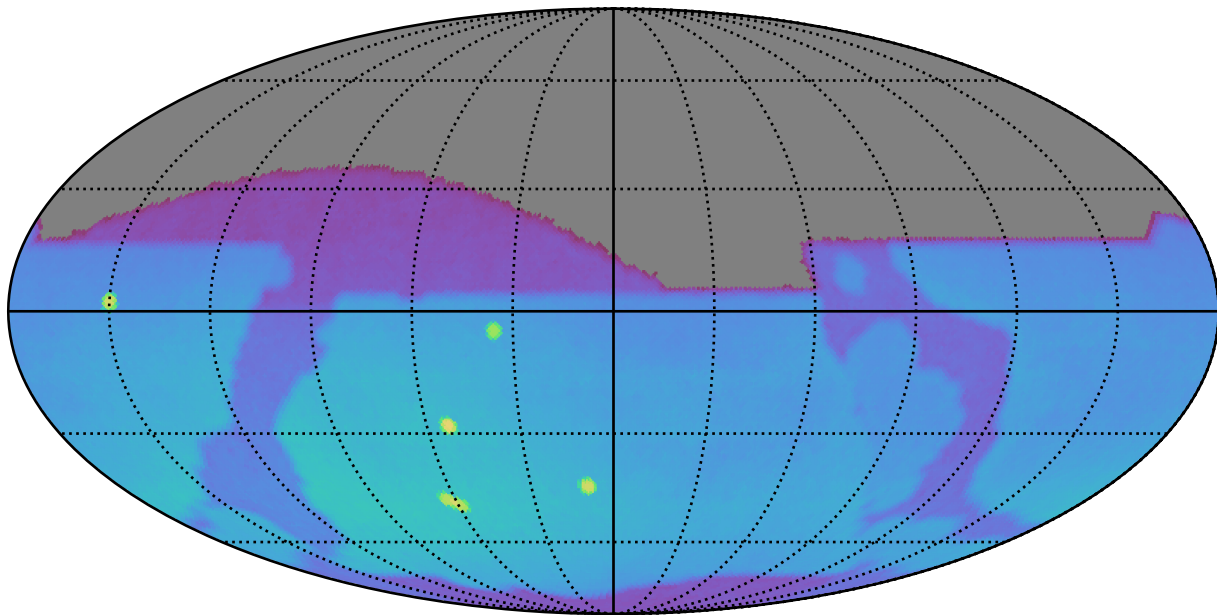

ddf_acor_sf20_lsf30_lsr50_v3.4_10yrs : Brown Dwarf, L4

Brown Dwarf, L4 (pc)