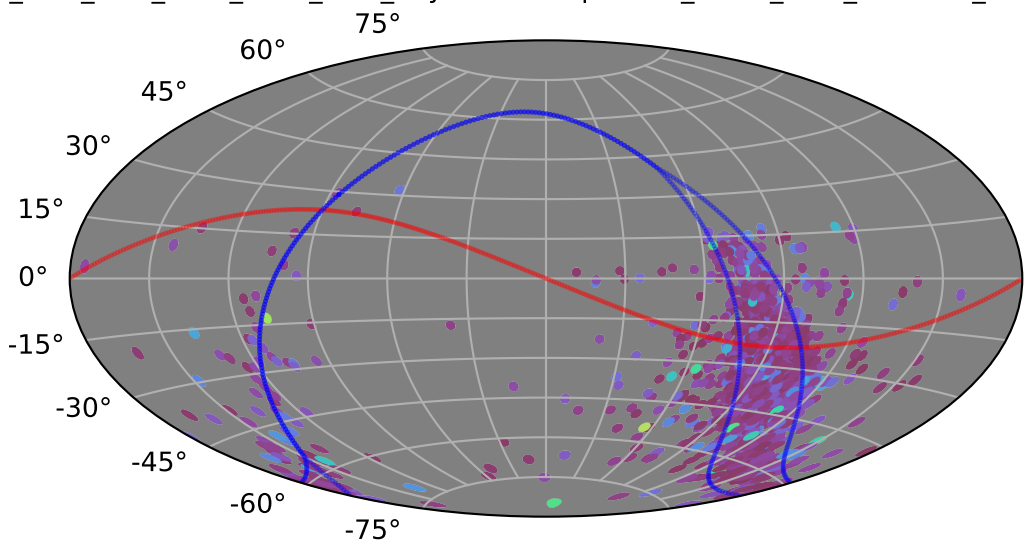

ddf_acor_sf20_lsf30_lsr20_v3.4_10yrs : XRBPopMetric_mean_time_between_detections

4 8 12 16 20 24 28 32 36
XRBPopMetric_mean_time_between_detections
(Detected, 0 or 1)