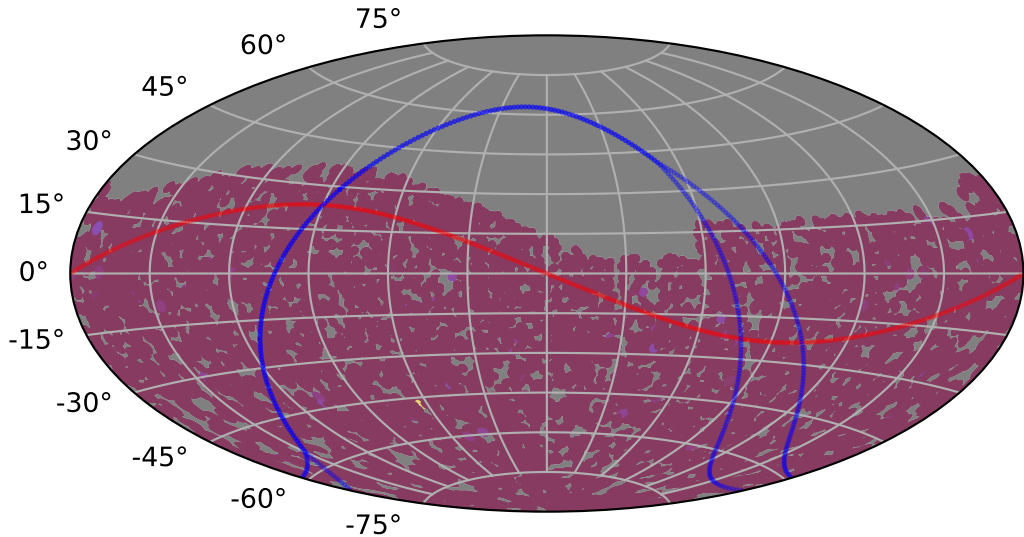

ddf\_acor\_sf20\_lsf30\_lsr20\_v3.4\_10yrs : TDE\_Quality\_some\_color\_pu\_pnum

TDE\_Quality\_some\_color\_pu\_pnum  
(Bad: 0, Good (obs every 2 night): 1)