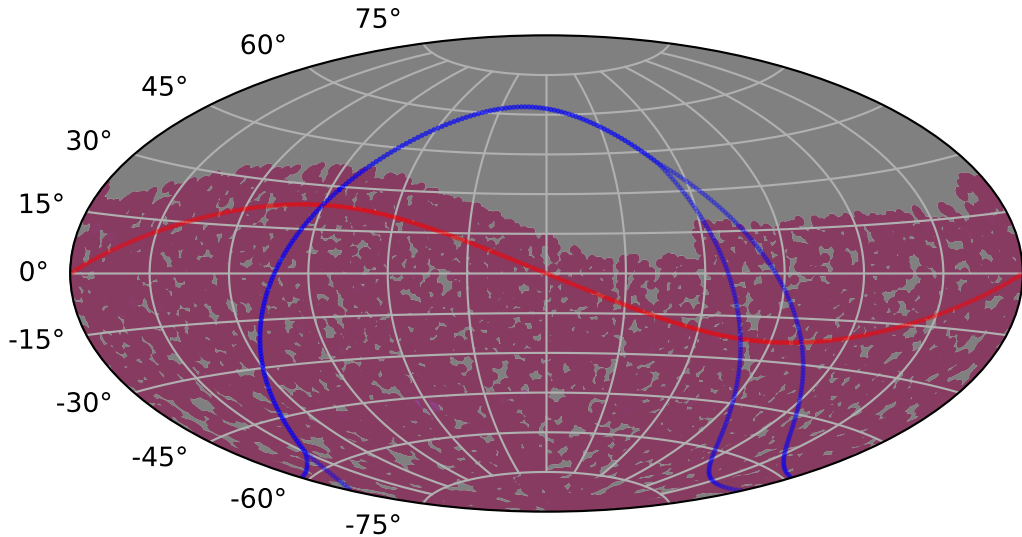

ddf_acor_sf20_lsf30_lsr20_v3.4_10yrs : TDE_Quality_some_color_pnum

TDE_Quality_some_color_pnum
(Bad: 0, Good (obs every 2 night): 1)