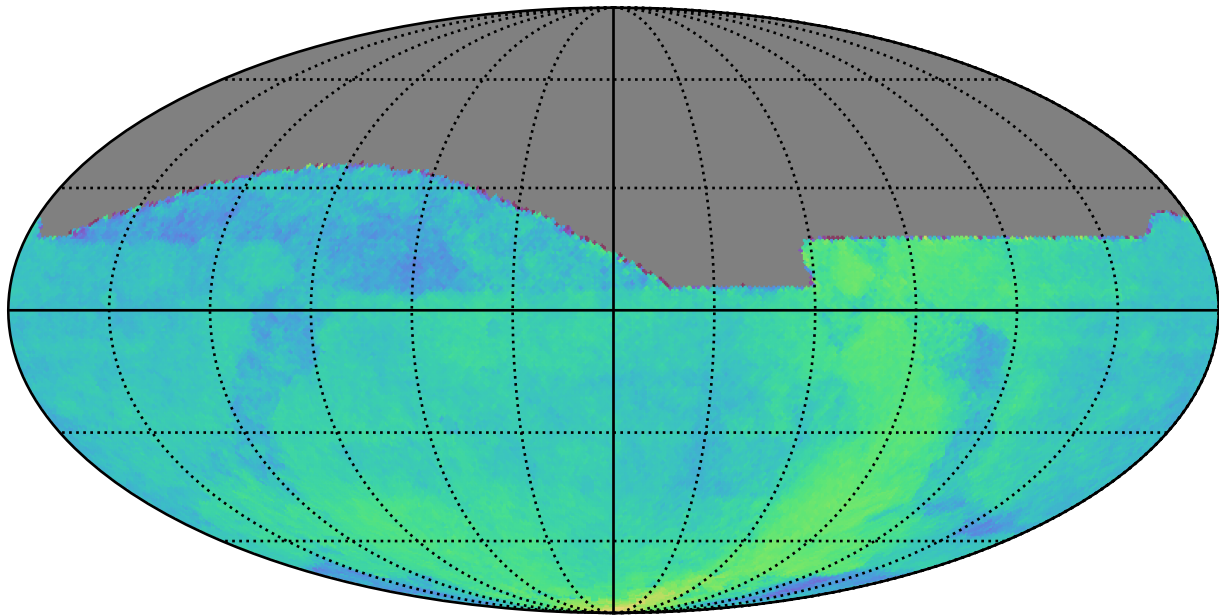

ddf_acor_sf20_lsf30_lsr20_v3.4_10yrs : Parallax Coverage @ 22.4

Parallax Coverage @ 22.4 (ratio)