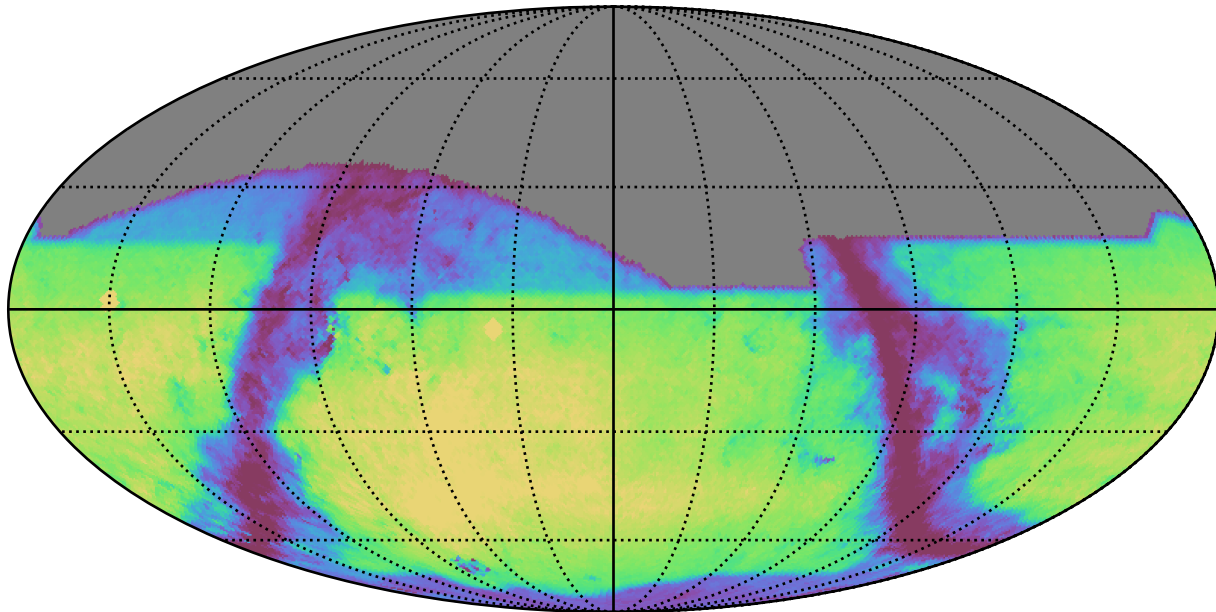

ddf\_acor\_sf20\_lsf30\_lsr20\_v3.4\_10yrs r: GalaxyCountsMetricExtended

GalaxyCountsMetricExtended  
(Galaxy Counts)