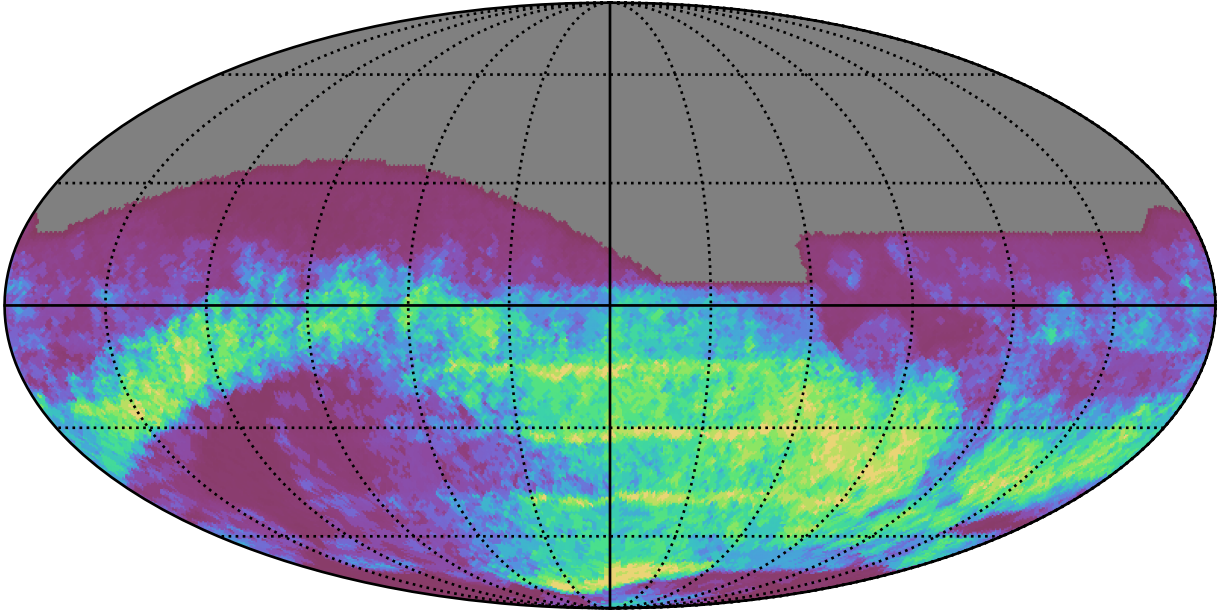

ddf_acor_sf20_lsf30_lsr20_v3.4_10yrs : GalPlaneSeasonGapsTimescales_xray_binaries_map_Tau_55_0

0.0 0.1 0.2 0.3 0.4 0.5 0.6 0.7 0.8 0.9 1.0
GalPlaneSeasonGapsTimescales_xray_binaries_map_Tau_55_0
(MJD mag)