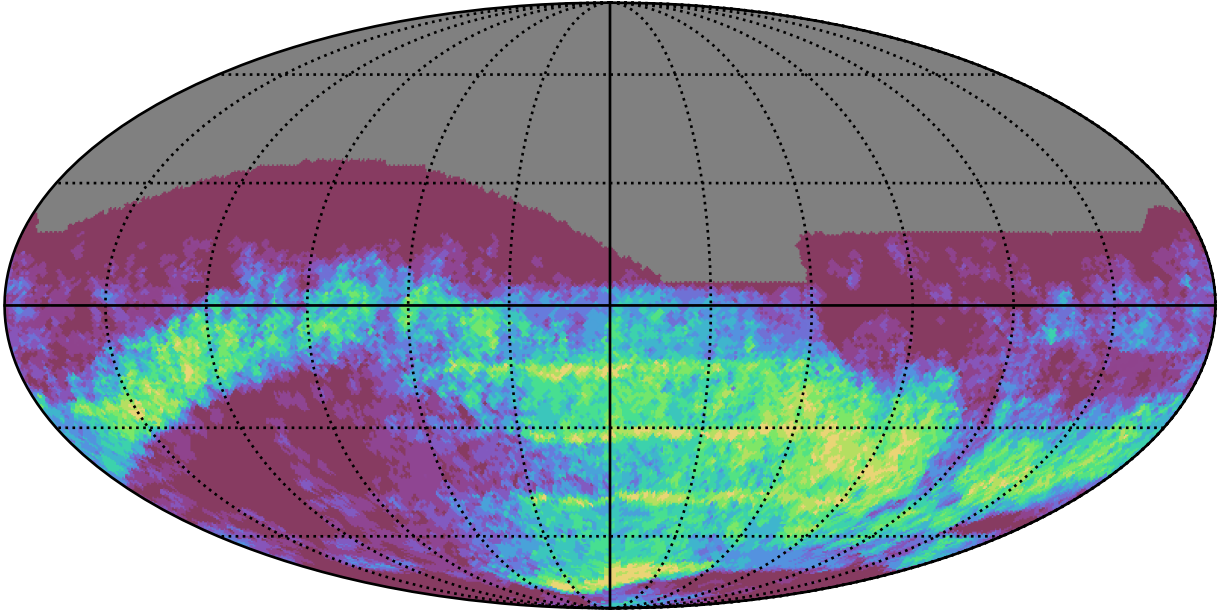

ddf_acor_sf20_lsf30_lsr20_v3.4_10yrs : GalPlaneSeasonGapsTimescales_xray_binaries_map_Tau_25_0

0.0 0.1 0.2 0.3 0.4 0.5 0.6 0.7 0.8 0.9 1.0
GalPlaneSeasonGapsTimescales_xray_binaries_map_Tau_25_0
(MJD mag)