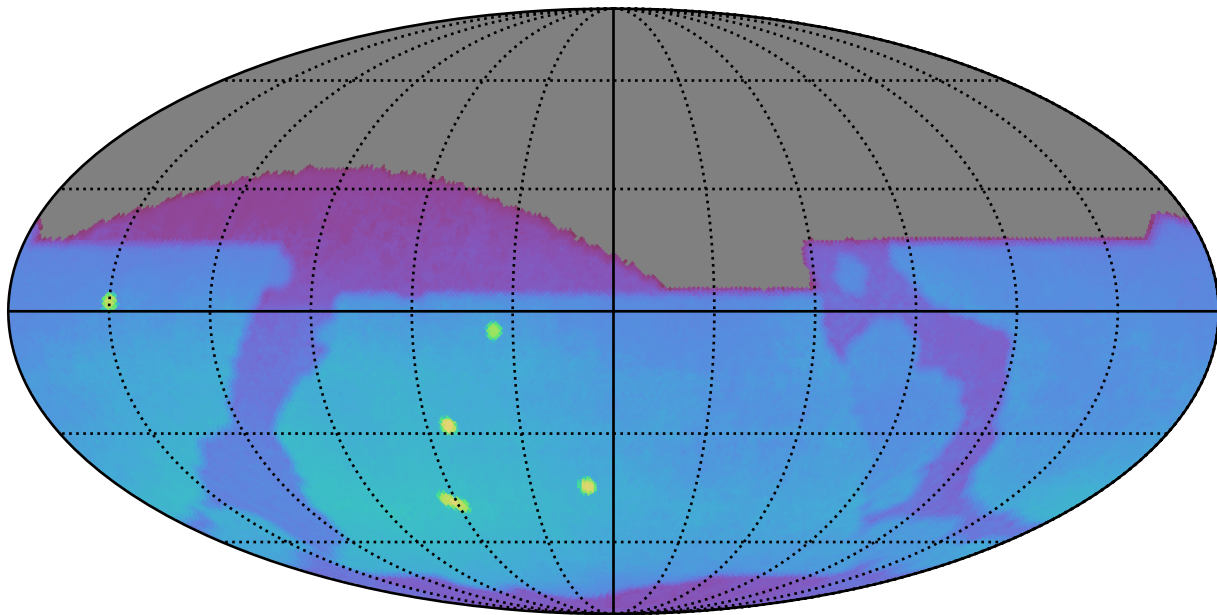

ddf_acor_sf20_lsf30_lsr20_v3.4_10yrs : Brown Dwarf, L7

Brown Dwarf, L7 (pc)