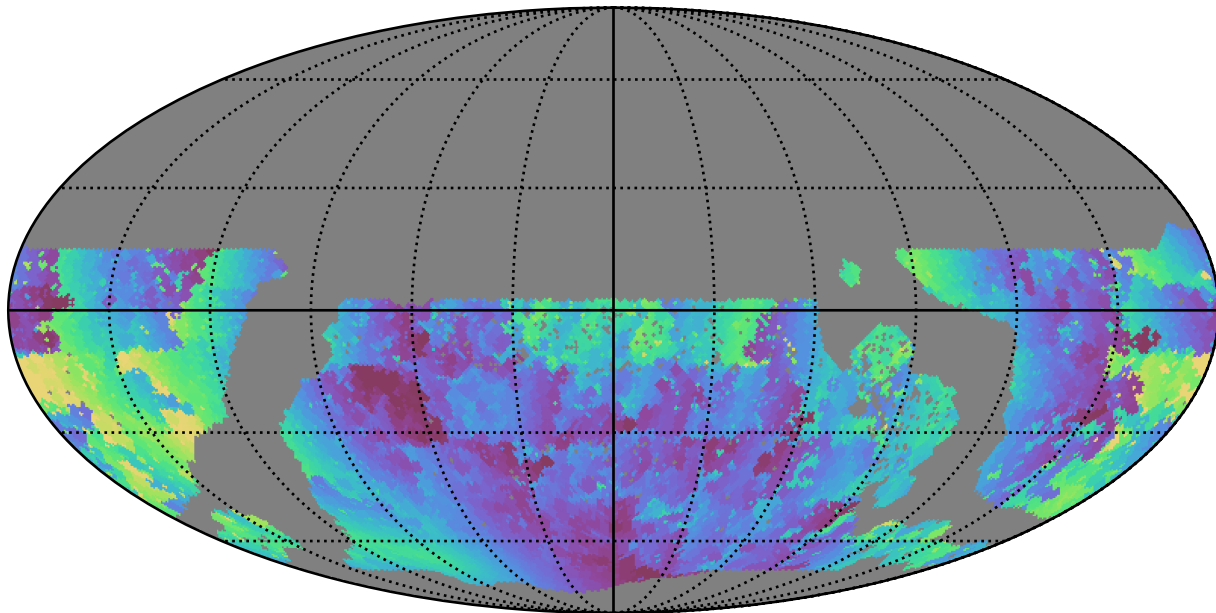

ddf_acor_sf20_lsf30_lsr20_v3.4_10yrs WFD u band: Min solarElong

Min solarElong (degrees)