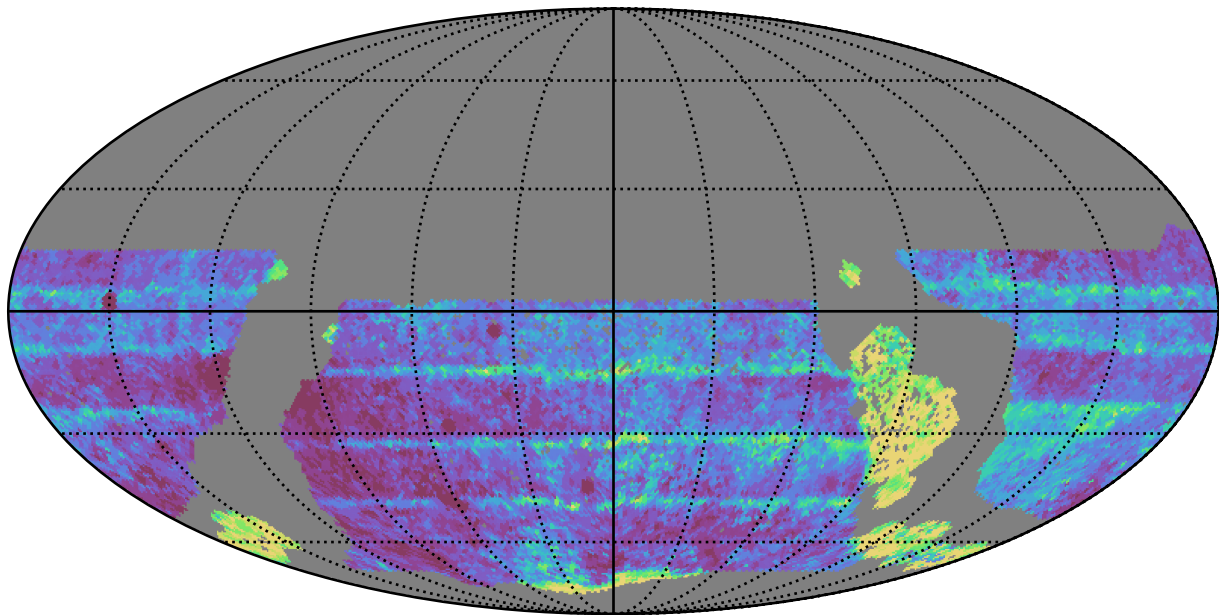

ddf_acor_sf20_lsf30_lsr20_v3.4_10yrs WFD z band: Median Inter-Night Gap

Median Inter-Night Gap (days)