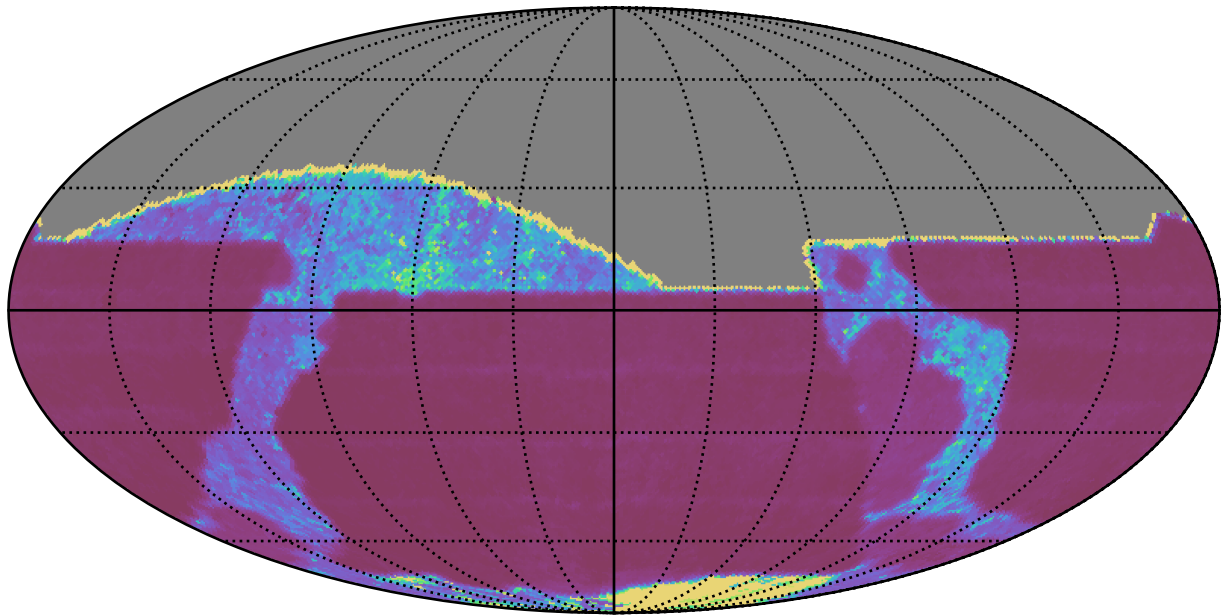

ddf_acor_sf20_lsf30_lsr20_v3.4_10yrs All sky z band: Median Inter-Night Gap

Median Inter-Night Gap (days)