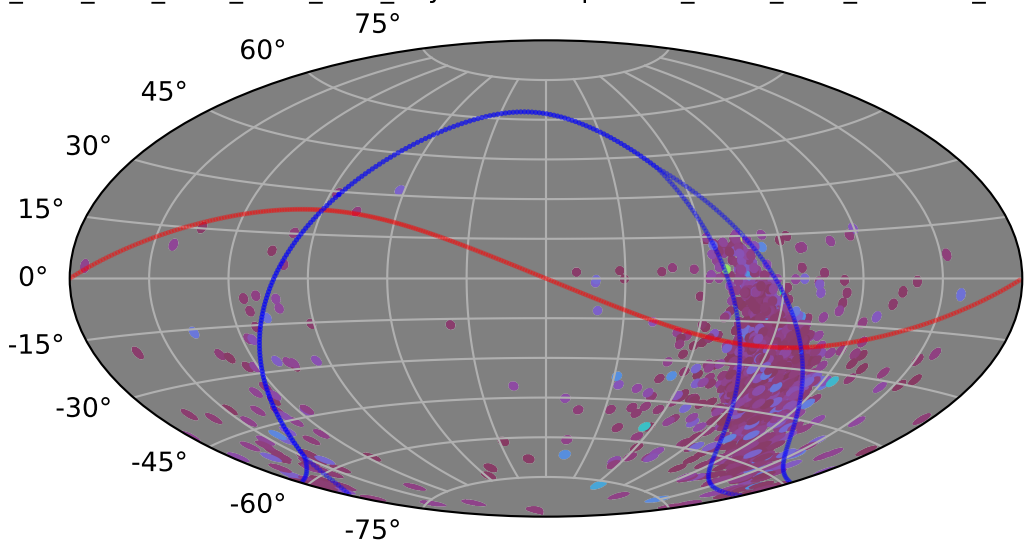

ddf_acor_sf20_lsf30_lsr10_v3.4_10yrs : XRBPopMetric_mean_time_between_detections

6 12 18 24 30 36 42 48
XRBPopMetric_mean_time_between_detections
(Detected, 0 or 1)